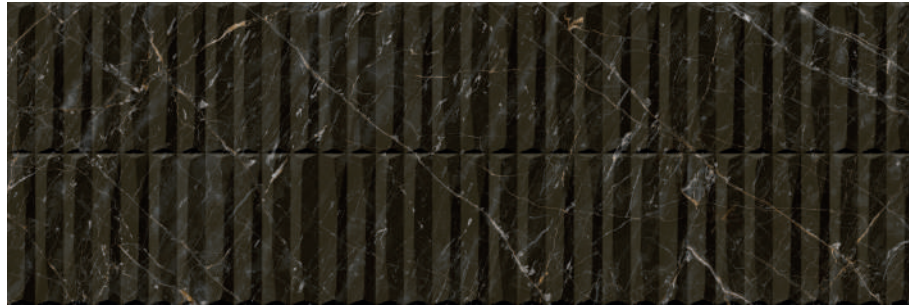

Marble
ALESSO BLACK
Natural Matt

White Body / Pasta Blanca
V2 Destonified / V2 Destonificado
Rectified / Rectificado
Relief / Relieve

Formats

40x120 - 16"x48"

Designs 12

M22
Rlv M24

Wall tile Alesso Black 40x120, RLV Alesso Black 40x120
Floor Tile Varenna Carrara 60x120

Rlv.
Alesso Black

NCS S
5010-Y10R

DC
Alesso

P49

Set 2 pieces

40x120 - 16"x48"

Wall tile Alesso Black 40x120, DC Alesso 40x120
Floor Tile Varena Carrara 60x120