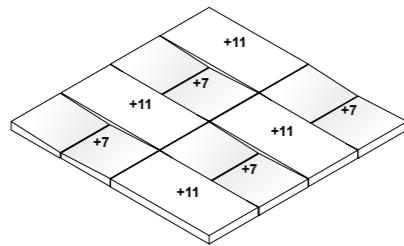

G-1884

Alchemy 7.0 white hammered mosaico brick G-1942