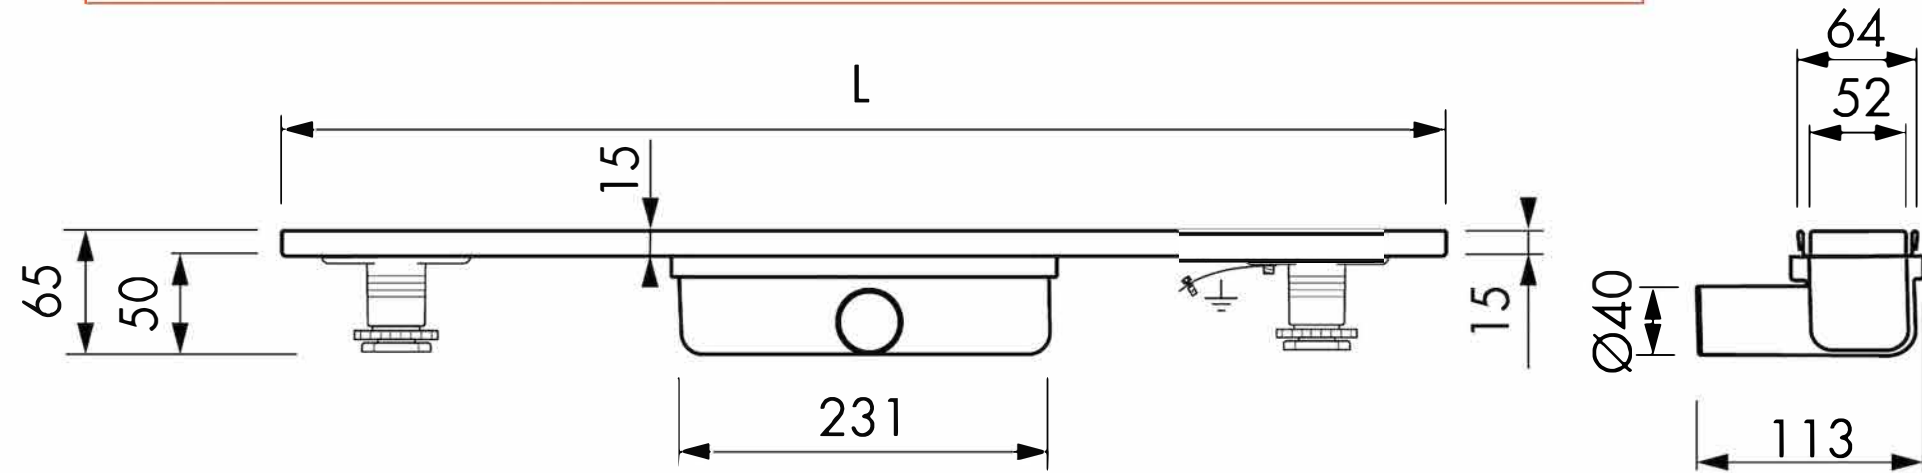

BRUSHED STAINLESS STEEL

TILE