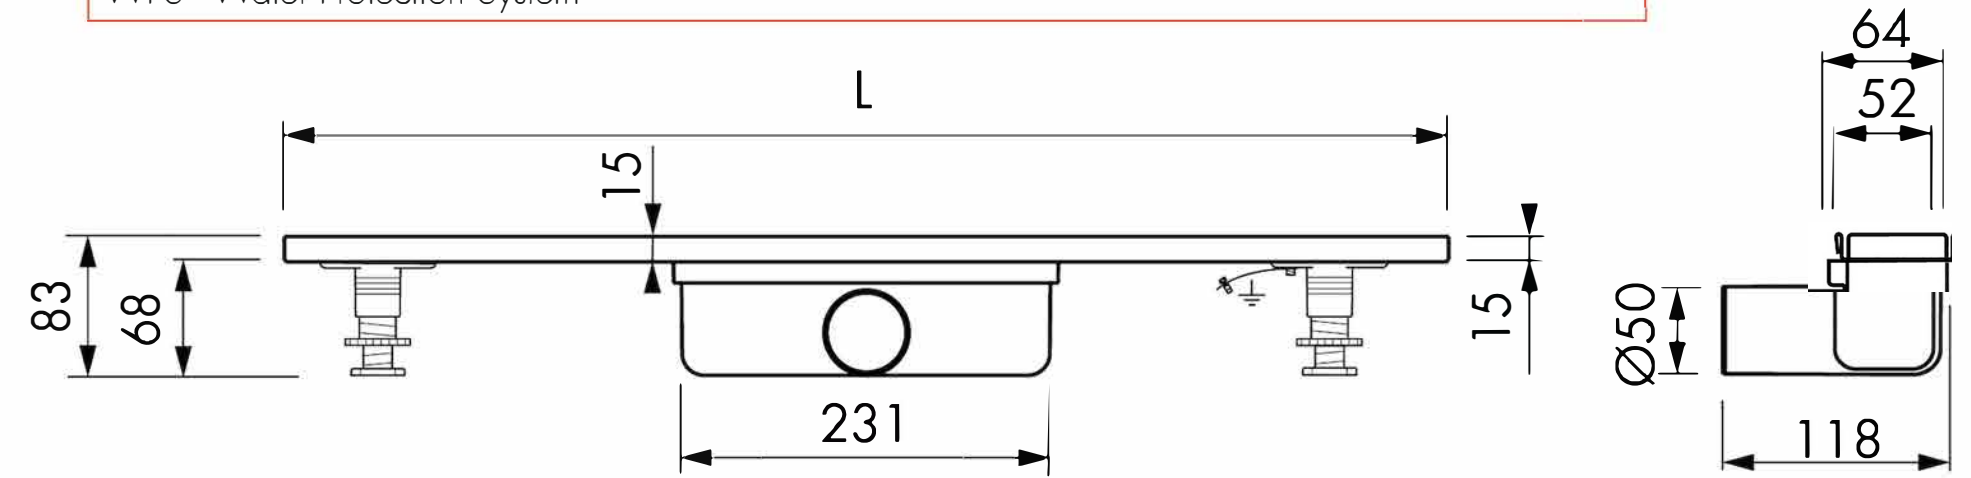

BRUSHED STAINLESS STEEL

TILE