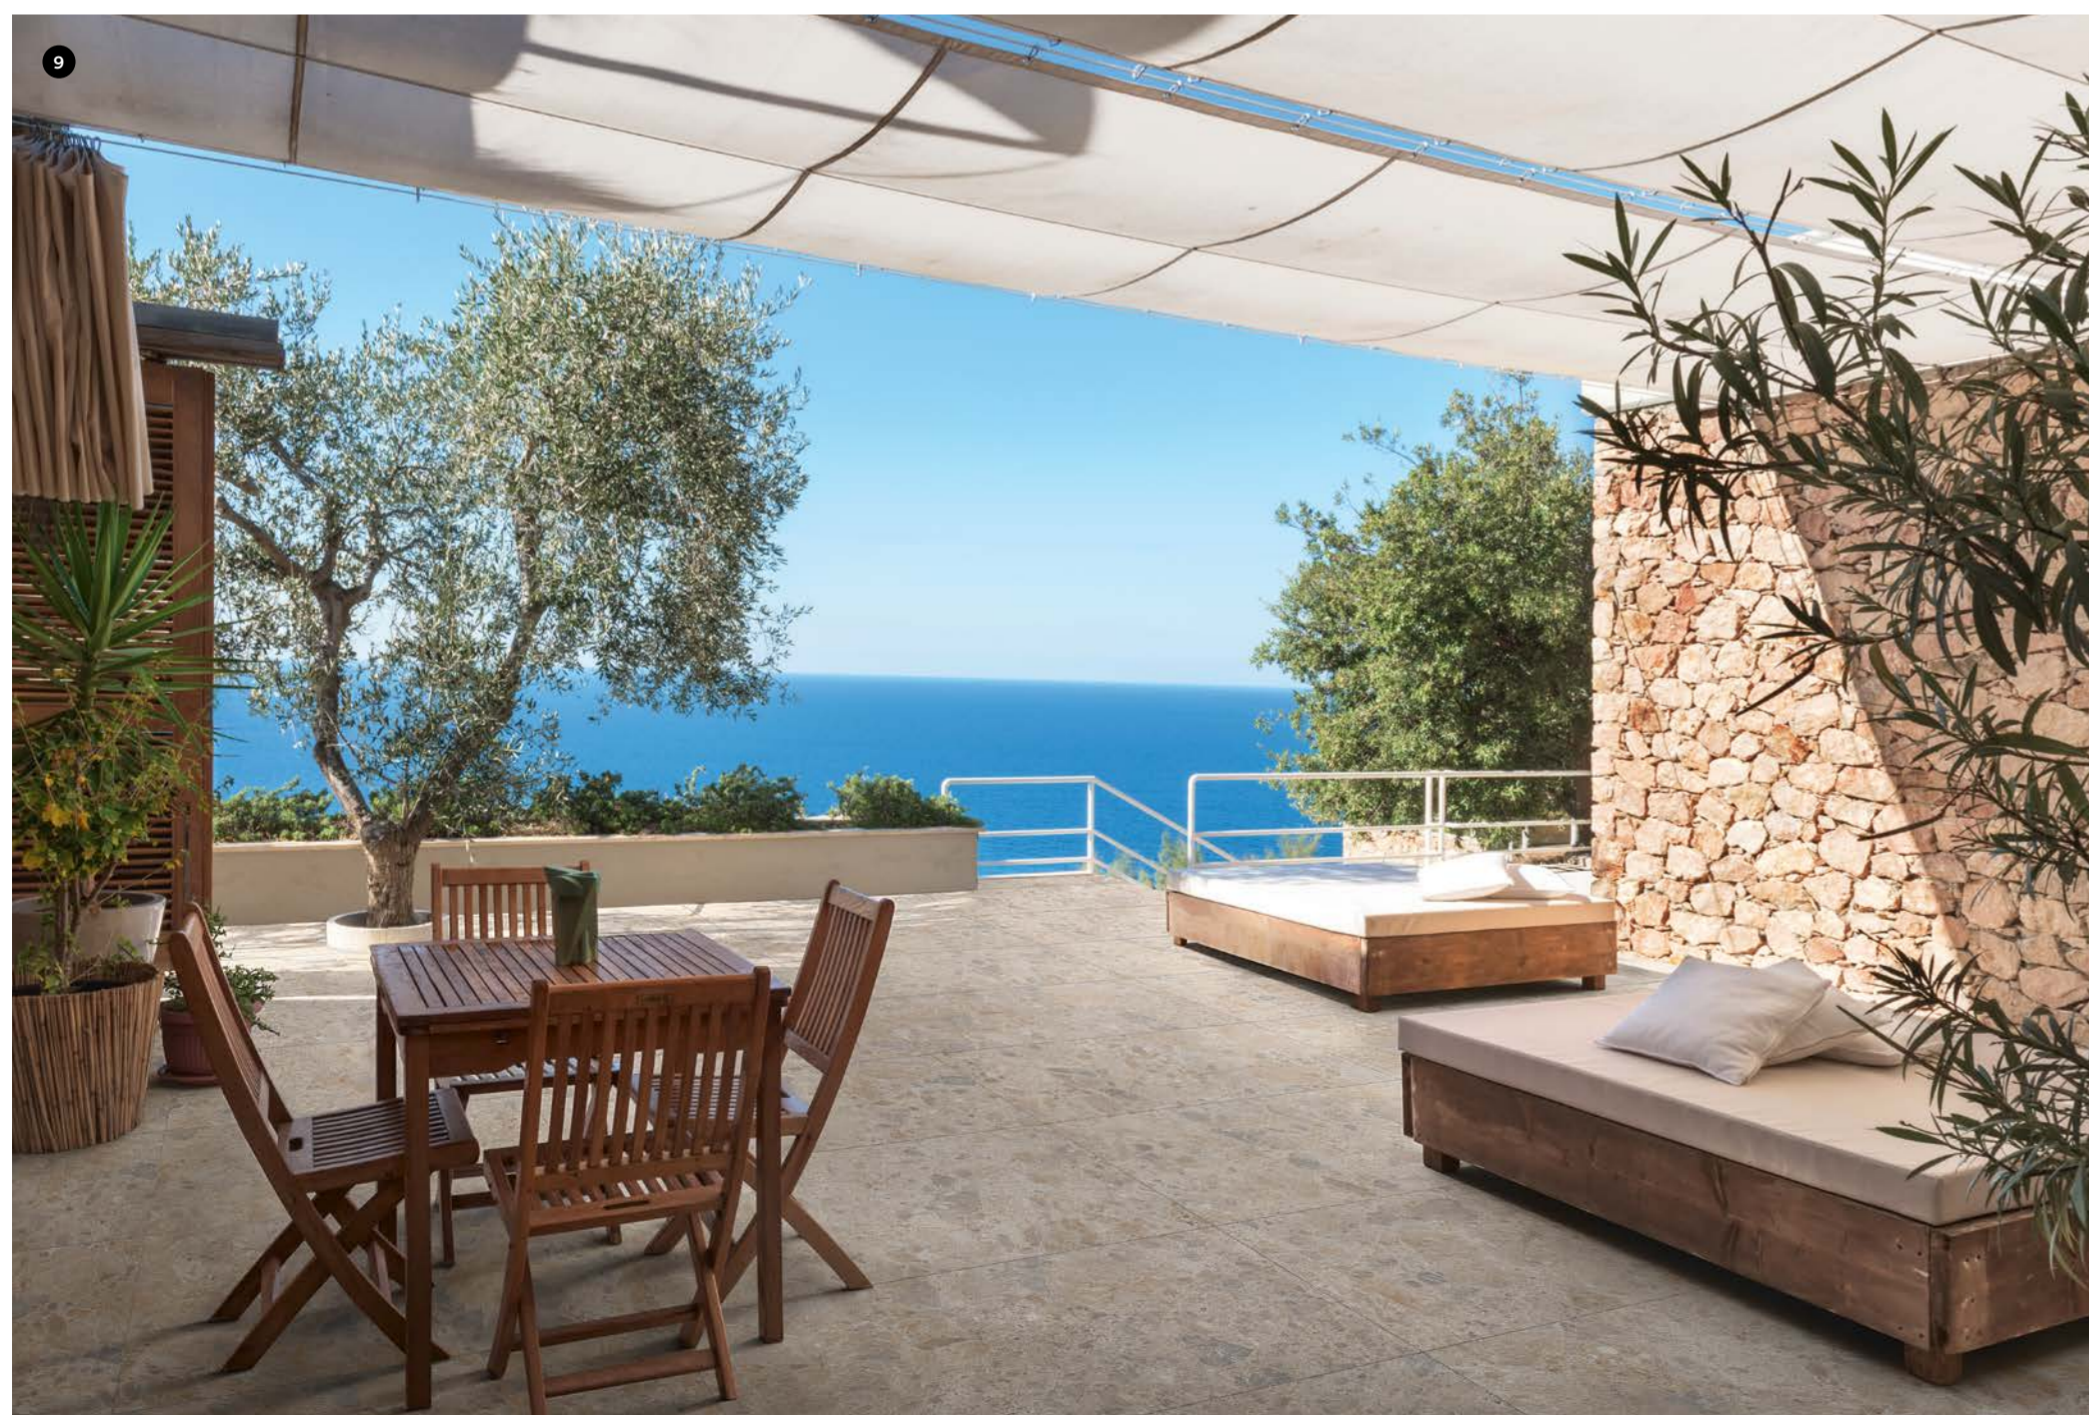

Imballi Packing Emballages Verpackungen Embalajes Упаковки	Pezzi Pieces Stck Pièces Piezas Штуки	Mq Sq. Mt Qm Mq Ka. m	Kg Kr	Scatole Box Karton Boite Caja Коробки	Mq Sq. Mt Qm Mq Ka. m	Kg Kr	Spessore Thickness Dicke Épaisseur Espesor Толщина
30x90 Rettificato	5	1,35	21,21	40	54,00	848,52	10,0
30x90 Struttura Walltone 3D	5	1,35	21,21	40	54,00	848,52	10,0
30x90 Decoro Quad	5	1,35	20,83	40	54,00	833,33	10,0
30x30 Mosaico	4	0,36	6,40	60	21,60	384,00	10,0

(1) Mosaico assemblato su rete in fibra di vetro • Mosaic mesh - mounted on fibreglass

- Rivestimenti in pasta bianca • White body wall tiles

- Rettificato • Rectified

- Conforme • According to UNI EN 14411 - L BIII