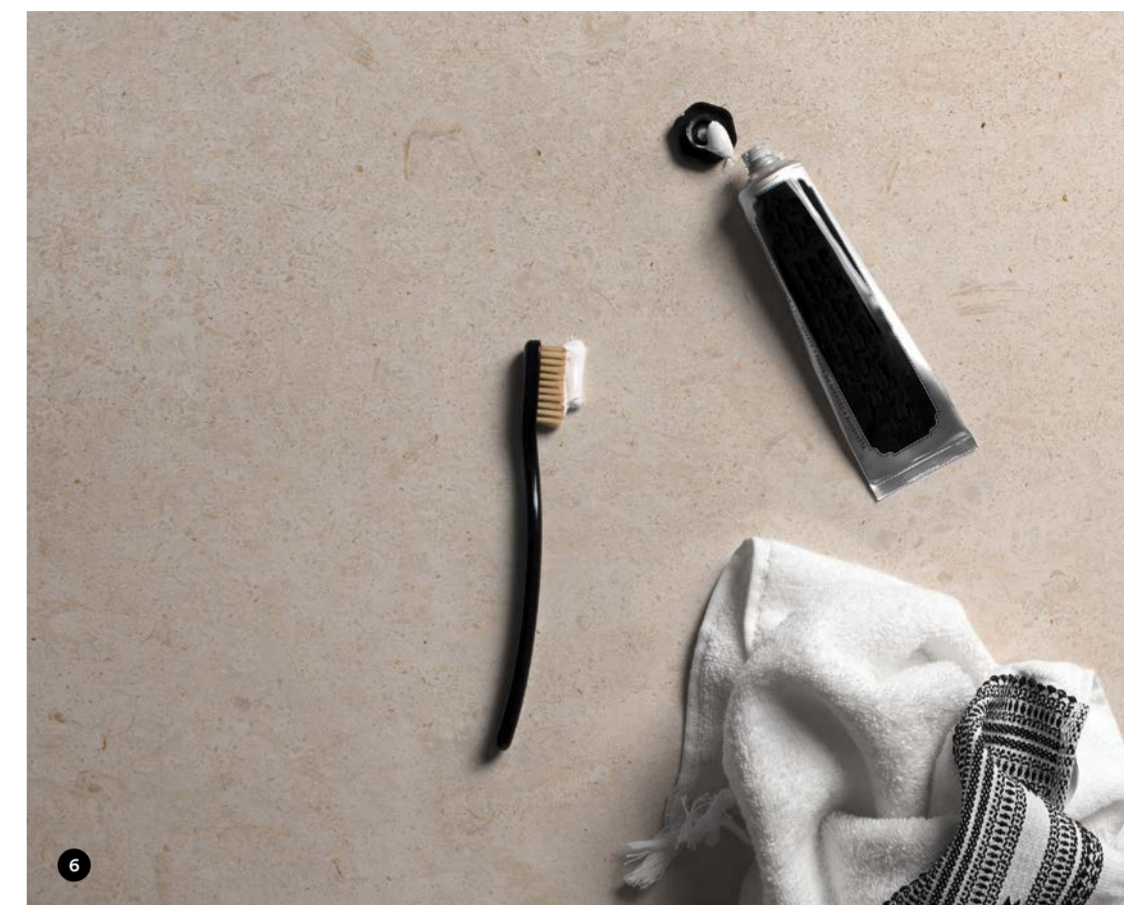

STONE LOOK

5

- 4 M977 Carácter Blanco Rett. 60x120
- M982 Carácter Blanco Strutt. Rett. 60x60
- M9DR Elemento ad Elle Strutt. Rett. 15x60x4

- 5 M94Y Carácter Arena Rett. 30x90
- M952 Carácter Arena Struttura Walltone 3D Rett. 30x90
- M978 Carácter Arena Rett. 60x120

- 6 M977 Carácter Blanco Rett. 60x120

- 7 M979 Carácter Greige Rett. 60x120

- 8 M97C Carácter Mix Multicolor Rett. 60x120
- M6RN Lume White Lux 6x24

CARÁCTER

6

4

7

8