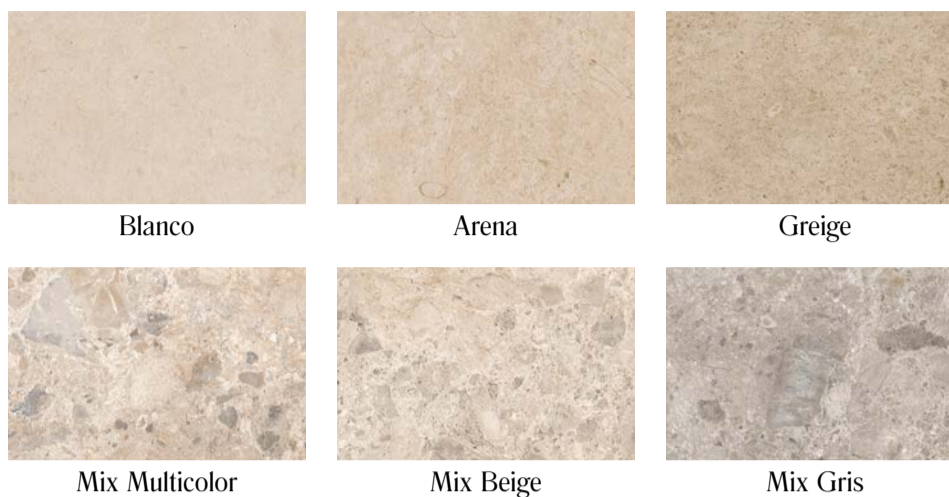

Colori · Colours