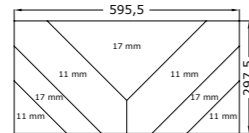

Cast Iron oxidum natural decor ramp 30x60
(29,75 x 59,55 cm - 11,71" x 23,45")

G-1822