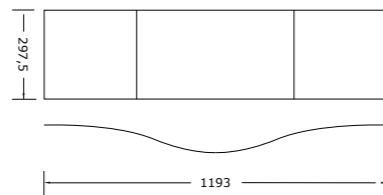

CAST IRON black

11 MM

SPECIAL PIECES / PIEZAS ESPECIALES

cast iron oxidum natural star