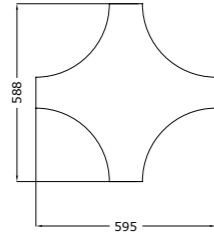

CAST IRON oxidum

11 MM

SPECIAL PIECES / PIEZAS ESPECIALES

Cast Iron oxidum natural star
(58,80 x 59,55 cm - 23,15" x 23,45")

G-519