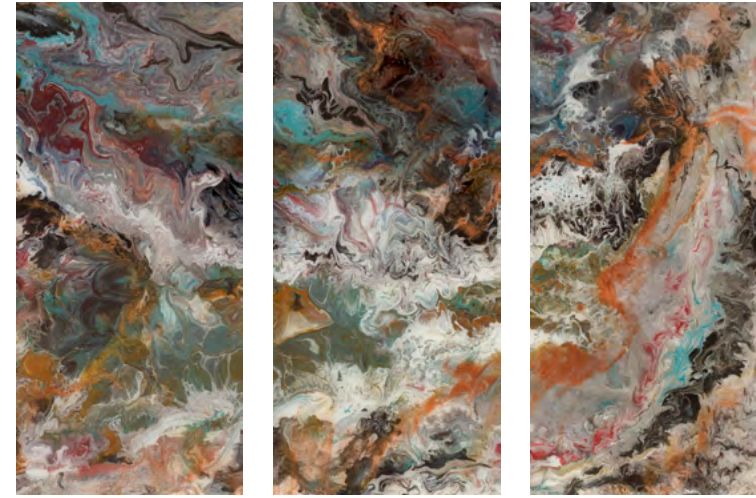

Fluid multicolor

Floor and Wall 6 mm

Fluid Multicolor Pulido 120x260 G-3467
Fluid Multicolor Pulido 120x120 G-3467

Floor and Wall 7 mm

Fluid Multicolor Pulido 90x90 G-1442
Fluid Multicolor Pulido 60x60 G-1298
Fluid Multicolor Natural 90x90 G-1352