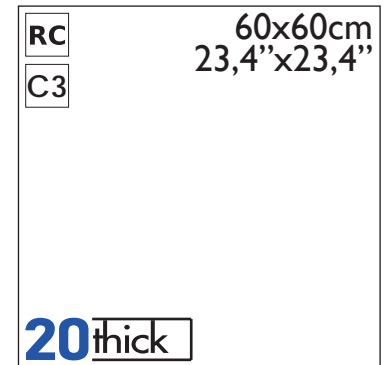

Beige	PP2703
Moss	PP2703
White	PP2702
Grey	PP2703
Anthracite	PP2704