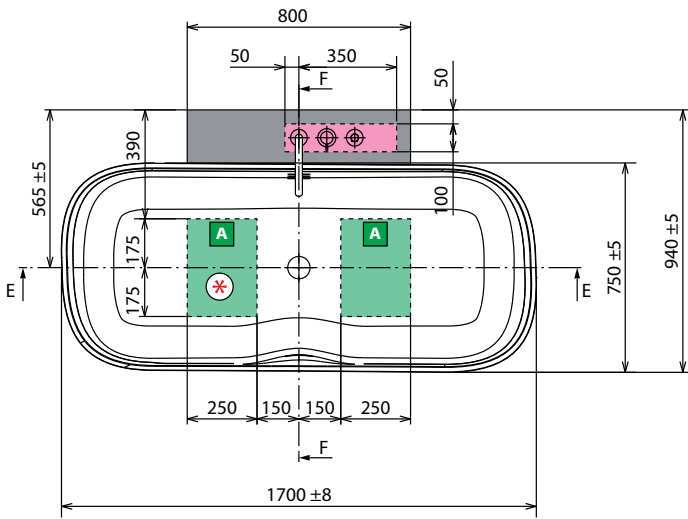

◀ FLOOR-STANDING TAP

Finish	Code	Price
Chrome	RUBPVASRSN-K	
Matt Black	RUBPVASRSN-H	

◀ LOWER PERIMETER LED KIT FOR INFINITIVE BATHTUB

Code	Price
KLINF	

◀ TAPS AND FITTINGS ON SIDE OF BATHTUB FOR UNIT

Finish	Code	Price
Matt Black	RUBBVASRSN-H	

Model	Weight	Capacity litres
Infinitive	135 kg	360 lt

HYDRAULIC CHARACTERISTIC
 1 Natural Air jets
 Siphon connection 40 mm

ELECTRICAL CHARACTERISTIC
 Tension: 220-230 V
 Frequency: 50 Hz
 Maximum power consumption:
 Natural Air: 1050 W