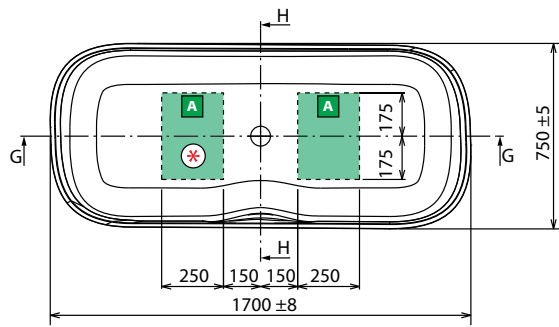

◀ FLOOR-STANDING TAP

Finish	Code	Price
Chrome	RUBPVASRSN-K	
Matt Black	RUBPVASRSN-H	

◀ LOWER PERIMETER LED KIT FOR INFINITIVE BATHTUB

Code	Price
KLINF	

◀ TAPS AND FITTINGS ON SIDE OF BATHTUB FOR UNIT

Finish	Code	Price
Matt Black	RUBBVASRSN-H	

Model	Weight	Capacity litres
Infinitive	135 kg	360 lt

HYDRAULIC CHARACTERISTIC
 1 Natural Air jets
 Siphon connection 40 mm

ELECTRICAL CHARACTERISTIC
 Tension: 220-230 V
 Frequency: 50 Hz
 Maximum power consumption:
 Natural Air: 1050 W