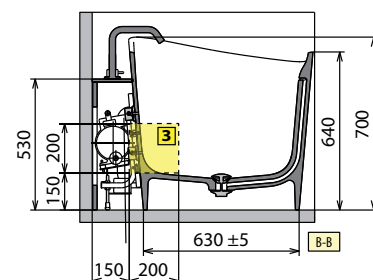

◀ FLOOR-STANDING TAP

Finish	Code	Price
Chrome	RUBPVASRSN-K	
Matt Black	RUBPVASRSN-H	

◀ LOWER PERIMETER LED KIT FOR INFINITIVE BATHTUB

Code	Price
KLINF	

◀ TAPS AND FITTINGS ON SIDE OF BATHTUB FOR UNIT

Finish	Code	Price
Matt Black	RUBBVASRSN-H	

Model	Weight	Capacity litres
Infinitive	135 kg	360 lt

HYDRAULIC CHARACTERISTIC
 1 Natural Air jets
 Siphon connection 40 mm

ELECTRICAL CHARACTERISTIC
 Tension: 220-230 V
 Frequency: 50 Hz
 Maximum power consumption:
 Natural Air: 1050 W