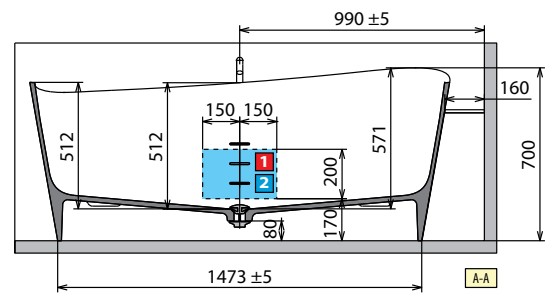

◀ FLOOR-STANDING TAP

Finish	Code	Price
Chrome	RUBPVASRSN-K	
Matt Black	RUBPVASRSN-H	

◀ LOWER PERIMETER LED KIT FOR INFINITIVE BATHTUB

Code	Price
KLINF	

◀ TAPS AND FITTINGS ON SIDE OF BATHTUB FOR UNIT

Finish	Code	Price
Matt Black	RUBBVASRSN-H	

Model	Weight	Capacity litres
Infinitive	135 kg	360 lt

HYDRAULIC CHARACTERISTIC
 1 Natural Air jets
 Siphon connection 40 mm

ELECTRICAL CHARACTERISTIC
 Tension: 220-230 V
 Frequency: 50 Hz
 Maximum power consumption:
 Natural Air: 1050 W