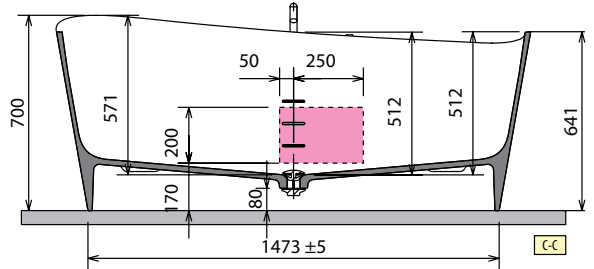

◀ FLOOR-STANDING TAP

Finish	Code	Price
Chrome	RUBPVASRSN-K	
Matt Black	RUBPVASRSN-H	

◀ LOWER PERIMETER LED KIT FOR INFINITIVE BATHTUB

Code	Price
KLINF	

◀ TAPS AND FITTINGS ON SIDE OF BATHTUB FOR UNIT

Finish	Code	Price
Matt Black	RUBBVASRSN-H	

Model	Weight	Capacity litres
Infinitive	135 kg	360 lt

HYDRAULIC CHARACTERISTIC
 1 Natural Air jets
 Siphon connection 40 mm

ELECTRICAL CHARACTERISTIC
 Tension: 220-230 V
 Frequency: 50 Hz
 Maximum power consumption:
 Natural Air: 1050 W