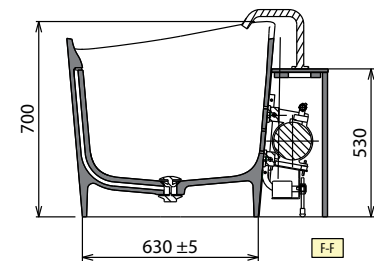

◀ FLOOR-STANDING TAP

Finish	Code	Price
Chrome	RUBPVASRSN-K	
Matt Black	RUBPVASRSN-H	

◀ LOWER PERIMETER LED KIT FOR INFINITIVE BATHTUB

Code	Price
KLINF	

◀ TAPS AND FITTINGS ON SIDE OF BATHTUB FOR UNIT

Finish	Code	Price
Matt Black	RUBBVASRSN-H	

Model	Weight	Capacity litres
Infinitive	135 kg	360 lt

HYDRAULIC CHARACTERISTIC
 1 Natural Air jets
 Siphon connection 40 mm

ELECTRICAL CHARACTERISTIC
 Tension: 220-230 V
 Frequency: 50 Hz
 Maximum power consumption:
 Natural Air: 1050 W