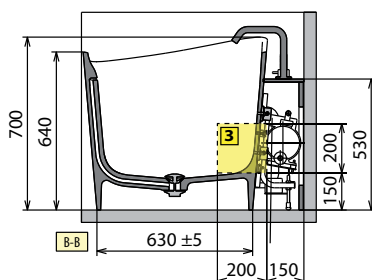

◀ FLOOR-STANDING TAP

Finish	Code	Price
Chrome	RUBPVASRSN-K	
Matt Black	RUBPVASRSN-H	

◀ LOWER PERIMETER LED KIT FOR INFINITIVE BATHTUB

Code	Price
KLINF	

◀ TAPS AND FITTINGS ON SIDE OF BATHTUB FOR UNIT

Finish	Code	Price
Matt Black	RUBBVASRSN-H	

Model	Weight	Capacity litres
Infinitive	135 kg	360 lt

HYDRAULIC CHARACTERISTIC
 1 Natural Air jets
 Siphon connection 40 mm

ELECTRICAL CHARACTERISTIC
 Tension: 220-230 V
 Frequency: 50 Hz
 Maximum power consumption:
 Natural Air: 1050 W