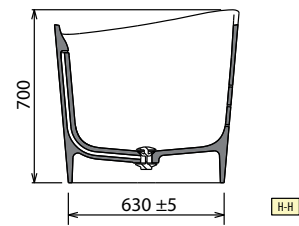

◀ FLOOR-STANDING TAP

Finish	Code	Price
Chrome	RUBPVASRSN-K	
Matt Black	RUBPVASRSN-H	

◀ LOWER PERIMETER LED KIT FOR INFINITIVE BATHTUB

Code	Price
KLINF	

◀ TAPS AND FITTINGS ON SIDE OF BATHTUB FOR UNIT

Finish	Code	Price
Matt Black	RUBBVASRSN-H	

Model	Weight	Capacity litres
Infinitive	135 kg	360 lt

HYDRAULIC CHARACTERISTIC
 1 Natural Air jets
 Siphon connection 40 mm

ELECTRICAL CHARACTERISTIC
 Tension: 220-230 V
 Frequency: 50 Hz
 Maximum power consumption:
 Natural Air: 1050 W