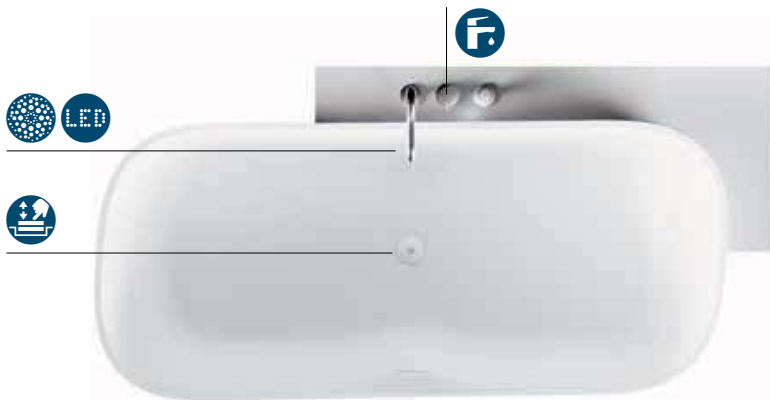

NATURAL AIR: SILENCE, PLEASURE AND BLISS

Natural Air technology, 100% Made in Italy, certified and guaranteed by Novellini, will transform your bath-time into a silent sanctuary where your body and mind are immersed in a state of total relaxation.