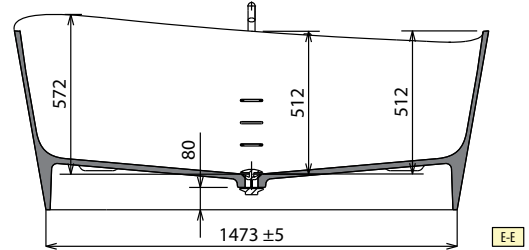

◀ FLOOR-STANDING TAP

Finish	Code	Price
Chrome	RUBPVASRSN-K	
Matt Black	RUBPVASRSN-H	

◀ LOWER PERIMETER LED KIT FOR INFINITIVE BATHTUB

Code	Price
KLINF	

◀ TAPS AND FITTINGS ON SIDE OF BATHTUB FOR UNIT

Finish	Code	Price
Matt Black	RUBBVASRSN-H	

Model	Weight	Capacity litres
Infinitive	135 kg	360 lt

HYDRAULIC CHARACTERISTIC
 1 Natural Air jets
 Siphon connection 40 mm

ELECTRICAL CHARACTERISTIC
 Tension: 220-230 V
 Frequency: 50 Hz
 Maximum power consumption:
 Natural Air: 1050 W