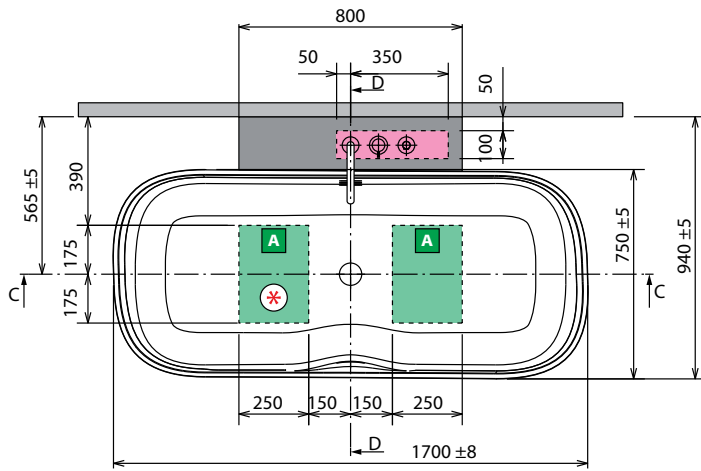

◀ FLOOR-STANDING TAP

Finish	Code	Price
Chrome	RUBPVASRSN-K	
Matt Black	RUBPVASRSN-H	

◀ LOWER PERIMETER LED KIT FOR INFINITIVE BATHTUB

Code	Price
KLINF	

◀ TAPS AND FITTINGS ON SIDE OF BATHTUB FOR UNIT

Finish	Code	Price
Matt Black	RUBBVASRSN-H	

Model	Weight	Capacity litres
Infinitive	135 kg	360 lt

HYDRAULIC CHARACTERISTIC
 1 Natural Air jets
 Siphon connection 40 mm

ELECTRICAL CHARACTERISTIC
 Tension: 220-230 V
 Frequency: 50 Hz
 Maximum power consumption:
 Natural Air: 1050 W

Install a 30mA differential switch upstream of the appliance with a multiple-pole switch with a minimum contact opening ≥ 3 mm.