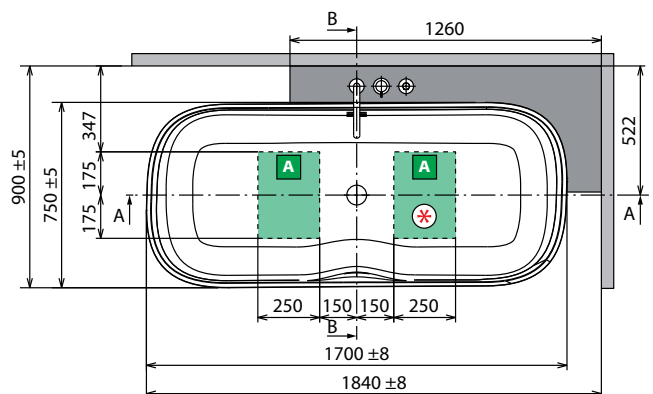

◀ FLOOR-STANDING TAP

Finish	Code	Price
Chrome	RUBPVASRSN-K	
Matt Black	RUBPVASRSN-H	

◀ LOWER PERIMETER LED KIT FOR INFINITIVE BATHTUB

Code	Price
KLINF	

◀ TAPS AND FITTINGS ON SIDE OF BATHTUB FOR UNIT

Finish	Code	Price
Matt Black	RUBBVASRSN-H	

Model	Weight	Capacity litres
Infinitive	135 kg	360 lt

HYDRAULIC CHARACTERISTIC
 1 Natural Air jets
 Siphon connection 40 mm

ELECTRICAL CHARACTERISTIC
 Tension: 220-230 V
 Frequency: 50 Hz
 Maximum power consumption:
 Natural Air: 1050 W