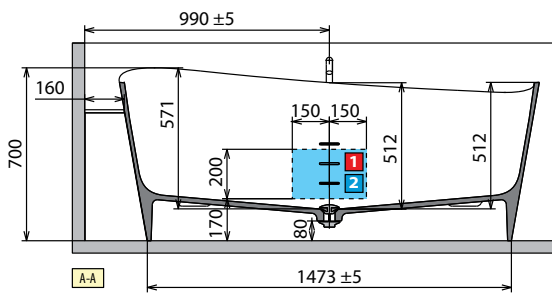

◀ FLOOR-STANDING TAP

Finish	Code	Price
Chrome	RUBPVASRSN-K	
Matt Black	RUBPVASRSN-H	

◀ LOWER PERIMETER LED KIT FOR INFINITIVE BATHTUB

Code	Price
KLINF	

◀ TAPS AND FITTINGS ON SIDE OF BATHTUB FOR UNIT

Finish	Code	Price
Matt Black	RUBBVASRSN-H	

Model	Weight	Capacity litres
Infinitive	135 kg	360 lt

HYDRAULIC CHARACTERISTIC
 1 Natural Air jets
 Siphon connection 40 mm

ELECTRICAL CHARACTERISTIC
 Tension: 220-230 V
 Frequency: 50 Hz
 Maximum power consumption:
 Natural Air: 1050 W