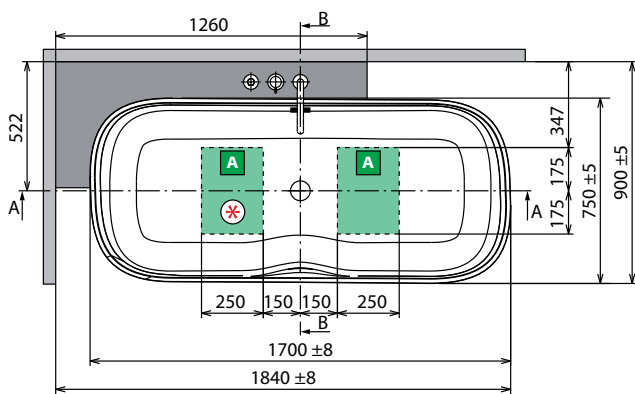

◀ FLOOR-STANDING TAP

Finish	Code	Price
Chrome	RUBPVASRSN-K	
Matt Black	RUBPVASRSN-H	

◀ LOWER PERIMETER LED KIT FOR INFINITIVE BATHTUB

Code	Price
KLINF	

◀ TAPS AND FITTINGS ON SIDE OF BATHTUB FOR UNIT

Finish	Code	Price
Matt Black	RUBBVASRSN-H	

Model	Weight	Capacity litres
Infinitive	135 kg	360 lt

HYDRAULIC CHARACTERISTIC
 1 Natural Air jets
 Siphon connection 40 mm

ELECTRICAL CHARACTERISTIC
 Tension: 220-230 V
 Frequency: 50 Hz
 Maximum power consumption:
 Natural Air: 1050 W