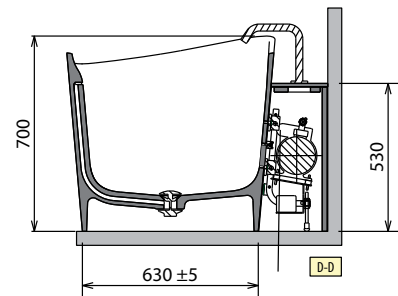

◀ FLOOR-STANDING TAP

Finish	Code	Price
Chrome	RUBPVASRSN-K	
Matt Black	RUBPVASRSN-H	

◀ LOWER PERIMETER LED KIT FOR INFINITIVE BATHTUB

Code	Price
KLINF	

◀ TAPS AND FITTINGS ON SIDE OF BATHTUB FOR UNIT

Finish	Code	Price
Matt Black	RUBBVASRSN-H	

Model	Weight	Capacity litres
Infinitive	135 kg	360 lt

HYDRAULIC CHARACTERISTIC
 1 Natural Air jets
 Siphon connection 40 mm

ELECTRICAL CHARACTERISTIC
 Tension: 220-230 V
 Frequency: 50 Hz
 Maximum power consumption:
 Natural Air: 1050 W