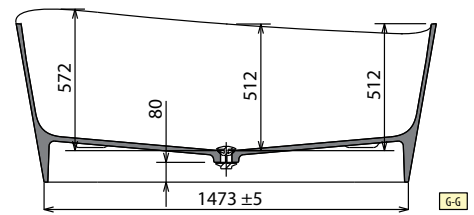

◀ FLOOR-STANDING TAP

Finish	Code	Price
Chrome	RUBPVASRSN-K	
Matt Black	RUBPVASRSN-H	

◀ LOWER PERIMETER LED KIT FOR INFINITIVE BATHTUB

Code	Price
KLINF	

◀ TAPS AND FITTINGS ON SIDE OF BATHTUB FOR UNIT

Finish	Code	Price
Matt Black	RUBBVASRSN-H	

Model	Weight	Capacity litres
Infinitive	135 kg	360 lt

HYDRAULIC CHARACTERISTIC
 1 Natural Air jets
 Siphon connection 40 mm

ELECTRICAL CHARACTERISTIC
 Tension: 220-230 V
 Frequency: 50 Hz
 Maximum power consumption:
 Natural Air: 1050 W