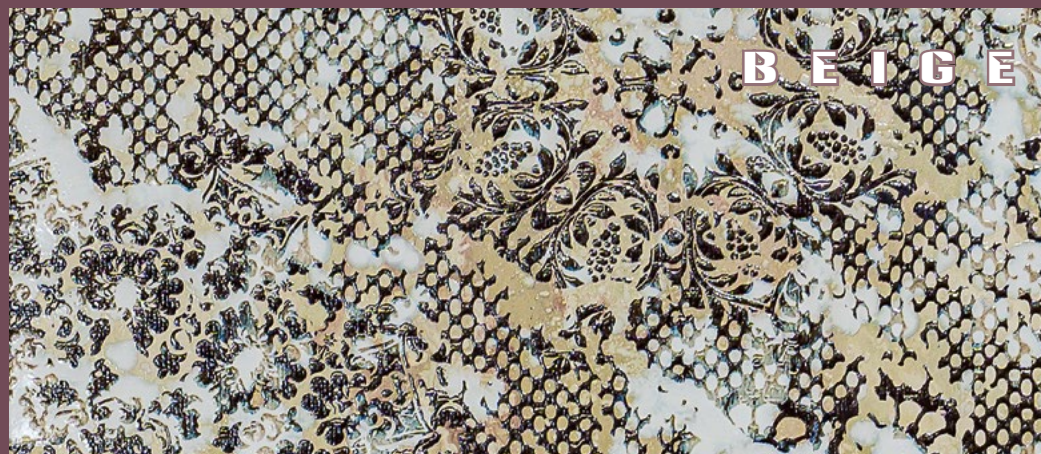

INEDITA COLLECTION

sizes:

100x100 cm
39.37'x 39.37'

50x100 cm
19.69'x 39.37'

30x30 cm
11.81'x11.81'

25x29 cm
9.84'x11.42'

colors:
03

thickness:
10 mm