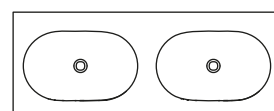

cod. 001 841

Piano integrato in ceramica con doppio lavabo ovale 60 sopra piano
Integrated ceramic top with double oval countertop sink 60
cm 180x50xh.5
Kg 57