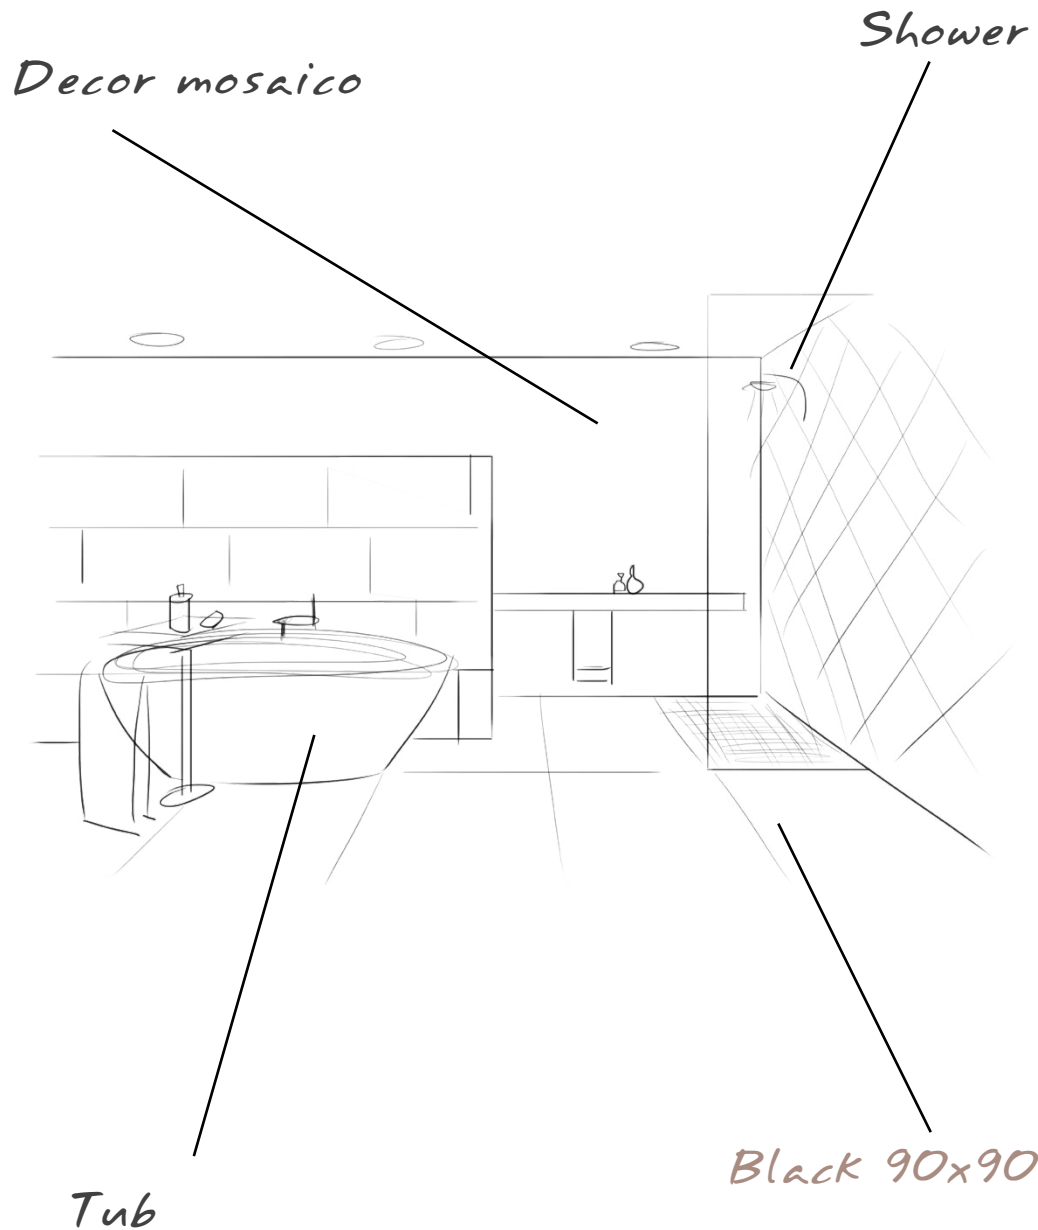

Nanofacture 7.0 black natural lista 15x90 G-1410

Sensory bathroom
Tiled with Nanofacture black 90x90 and black
mosaico.
Walls covered with Nanofacture black mosaico
decor 2,5x2,5 and Nanofacture grey 45x90