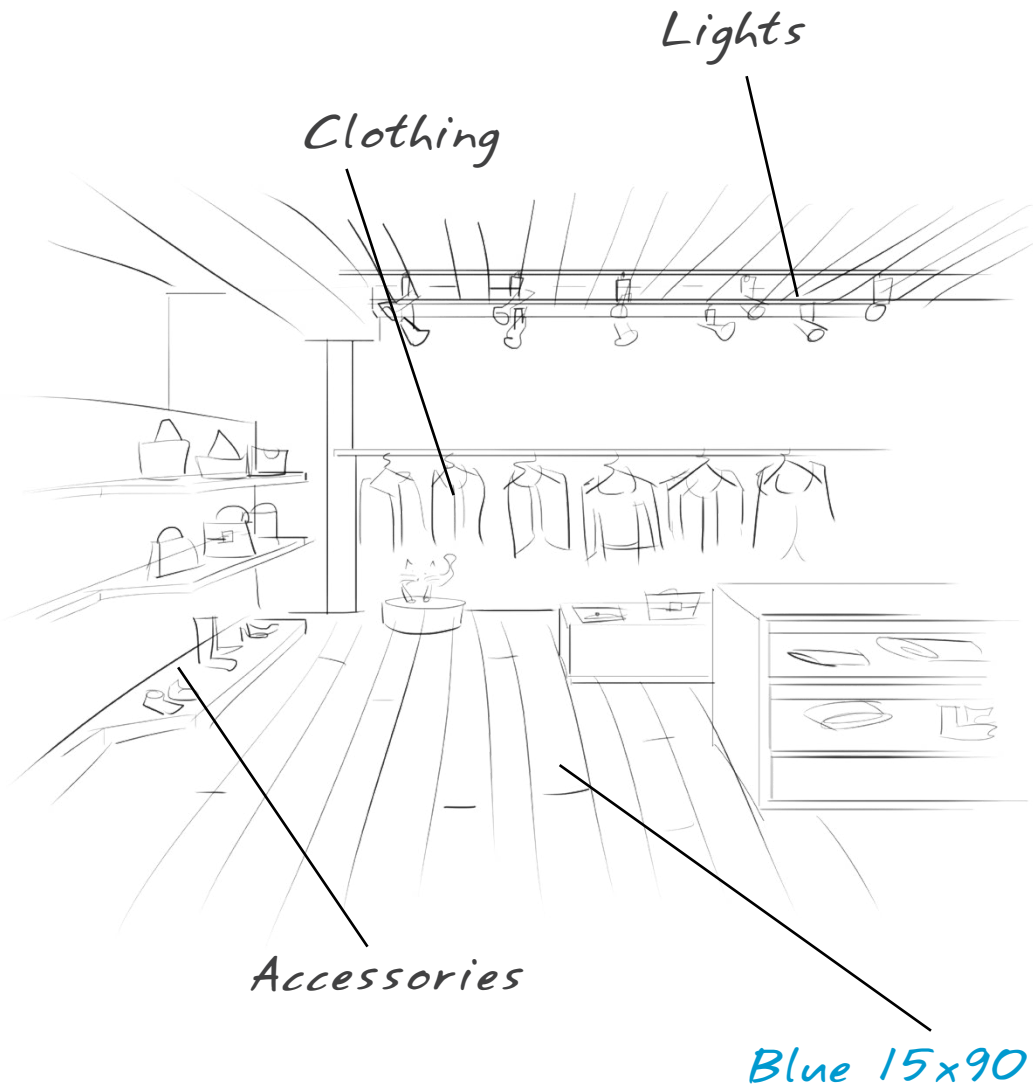

Blue 15x90

Trendy boutique
Tiled with Nanofacture blue 15x90