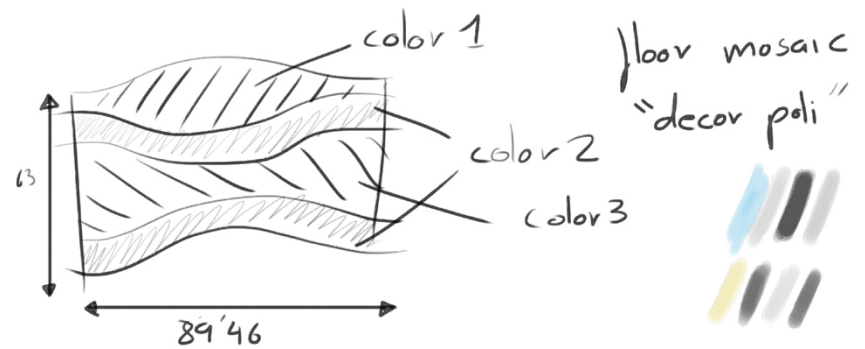

Downtown restaurant
Tiled with Nanofacture decor policromatico blue