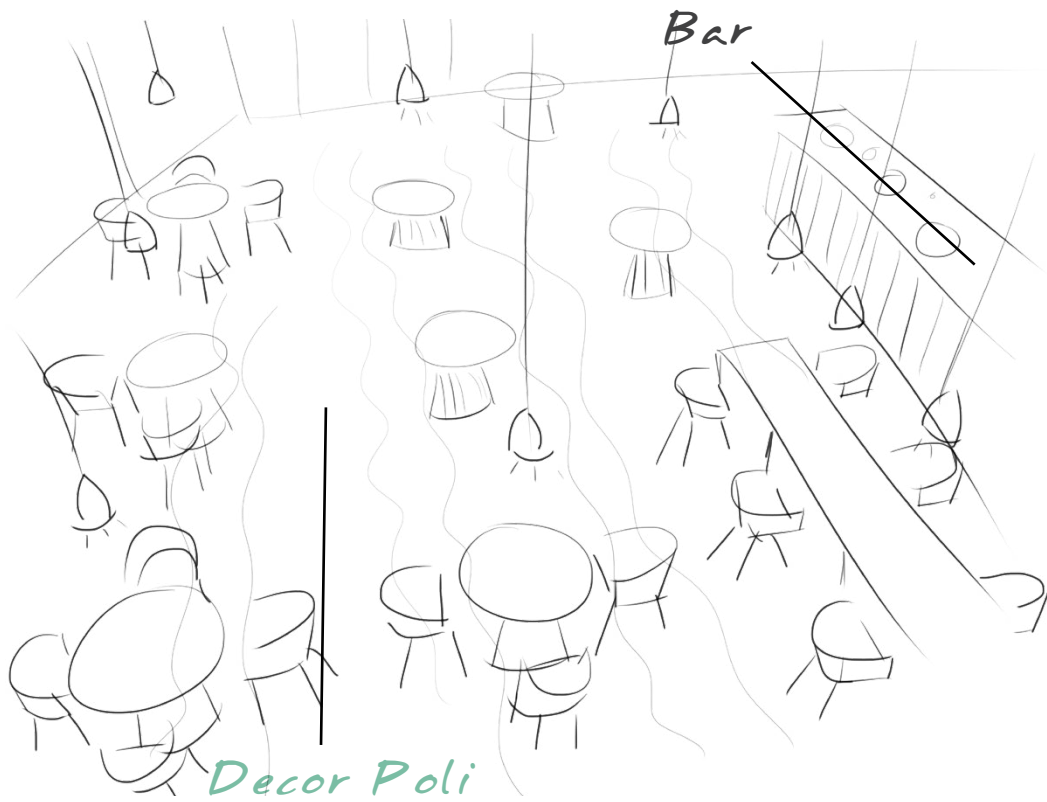

Nanofactory 7.0 mosaico 2,5x2,5
(29,75 x 29,75 cm - 11.71" x 11.71")

Nanofactory 7.0 grey natural mosaico 2,5x2,5 G-1708

Window

Lc2 chair

Picture

Grey 90x90

Modern lobby.
Tiled with Nanofacture grey 90x90

Sin titolo, 1966
Olio su tela
127 x 119 cm
P. 48