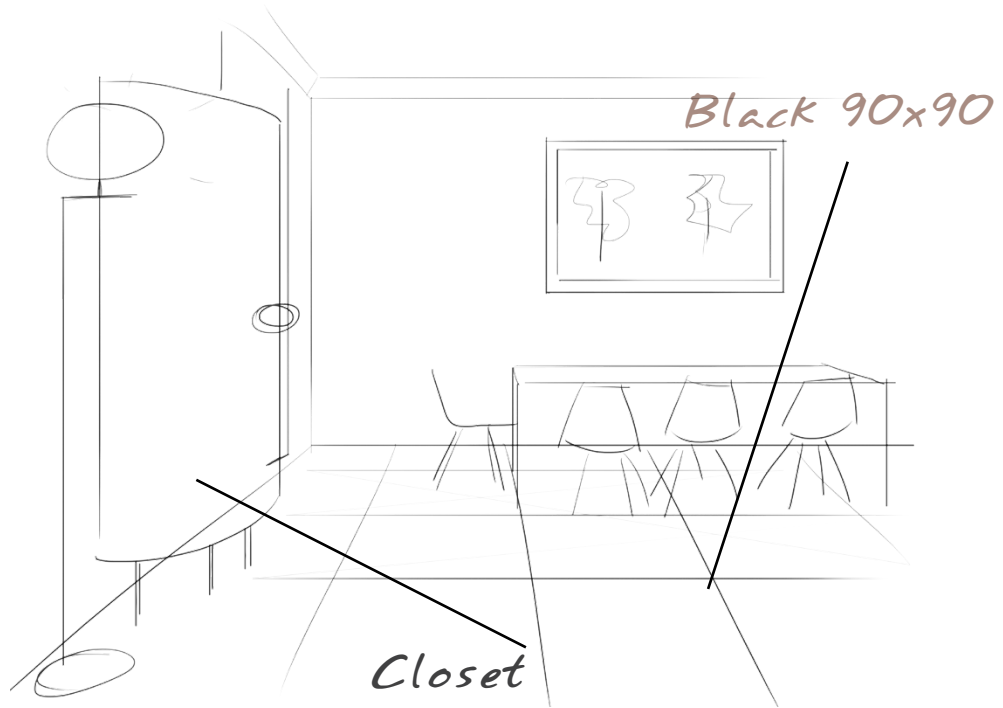

Casual dining room
Tiled with Nanofacture black 90x90