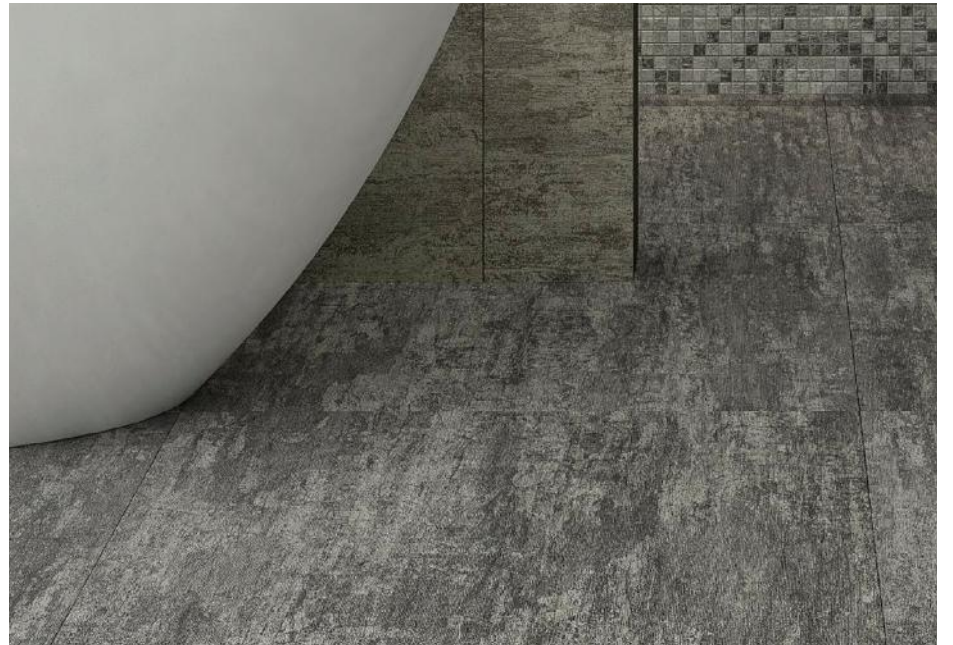

Sensory bathroom
Tiled with Nanofacture black 90x90 and black
mosaico.
Walls covered with Nanofacture black mosaico
decor 2,5x2,5 and Nanofacture grey 45x90