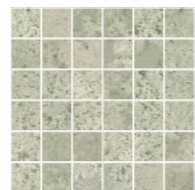

Nanofusion 7.0 mosaico 5x5
(29,75 x 29,75 cm - 11.71" x 11.71")

Nanofusion 7.0 white natural mosaico 30x30 G-1638