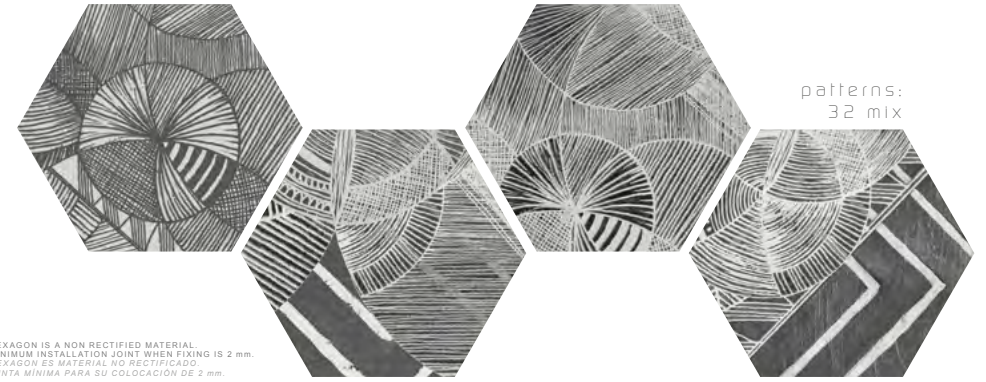

NORTH BLACK Decor Hexagon.