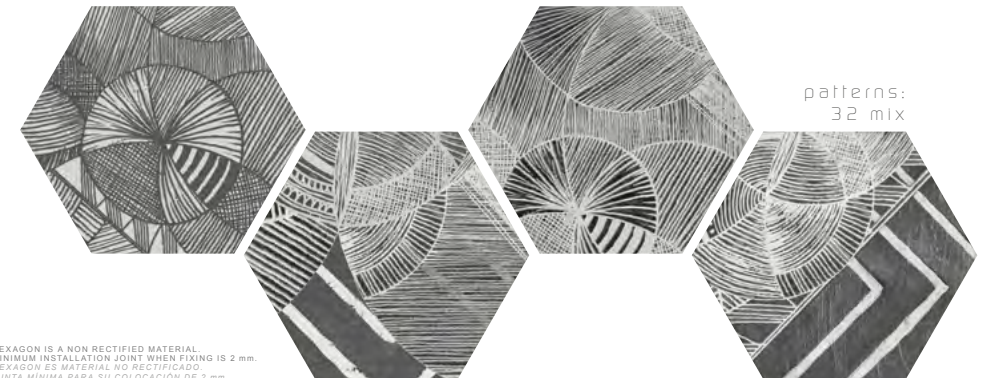

NORTH BLACK Decor Hexagon.