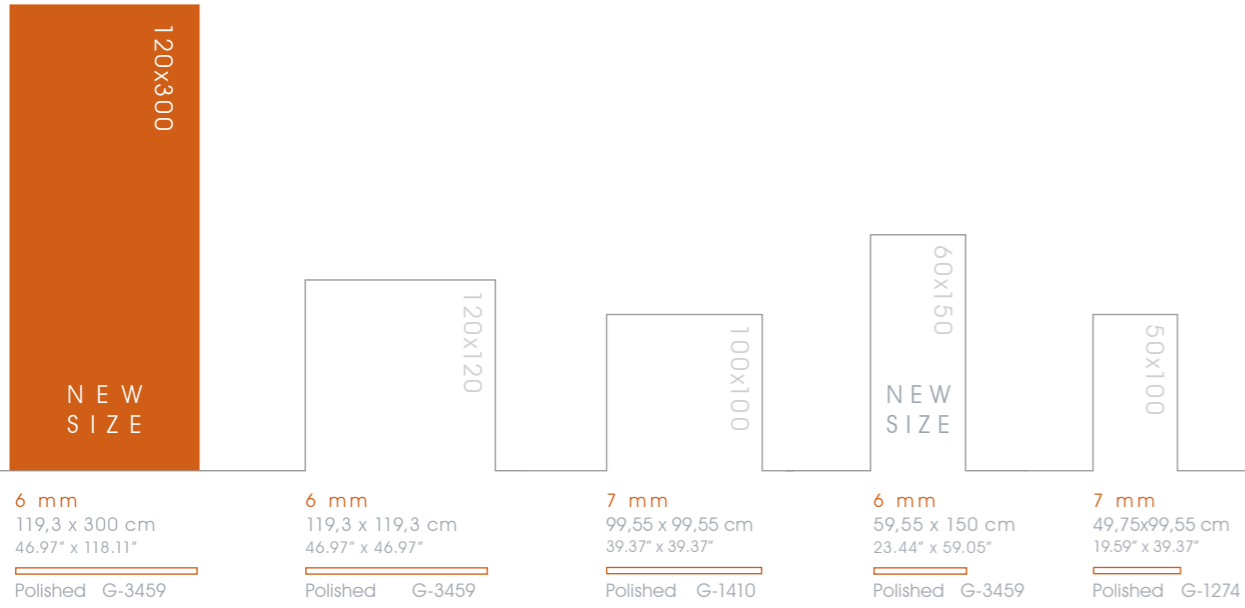

Slabs

walls: CASSERO Grey natural 120x300
furniture: PATAGONIA Grey polished
floor: CASSERO Grey natural 120x300

walls: CASSERO Grey natural 60x120
floor: CASSERO White natural 60x120

patagonia grey

NEW SIZE 120 x 300 cm.

walls and floor: PATAGONIA Grey polished 120x300
ONICE Salmon polished 120x300

floor: PATAGONIA Grey polished 120x300
walls: ONICE Salmon polished 120x300

patagonia grey

PATAGONIA Grey detail. Esc: 1:1

PATAGONIA 120 x 300 cm.