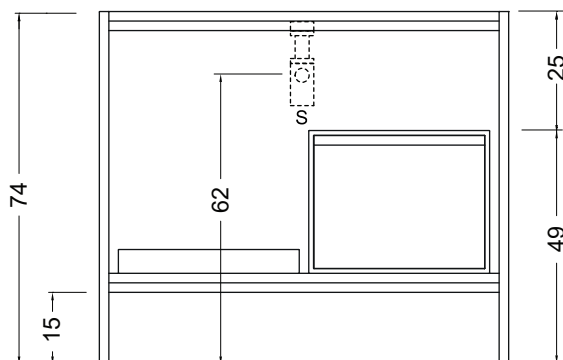

NIC

The Bathroom Gallery

Velo 87

cod. 021 799

Struttura in acciaio
cm 87x52xh74
kg. 10
Steel structure
87x52xh74 cm
Kg. 10

FINITURE - FINISHES

Nero Matt
Matt Black
Cod. 064

Giallo lino
Yellow linen
Cod. 070