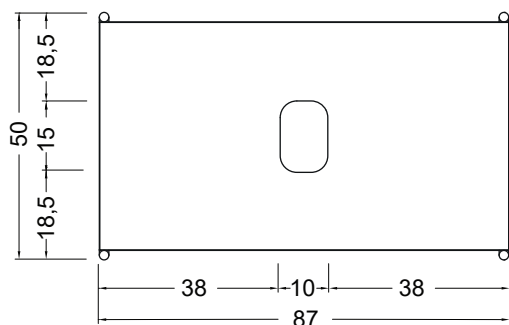

NIC

The Bathroom Gallery

Velo 87

cod. 021 799

Struttura in acciaio
cm 87x52xh74
kg. 10
Steel structure
87x52xh74 cm
Kg. 10

FINITURE - FINISHES

Nero Matt
Matt Black
Cod. 064

Giallo lino
Yellow linen
Cod. 070