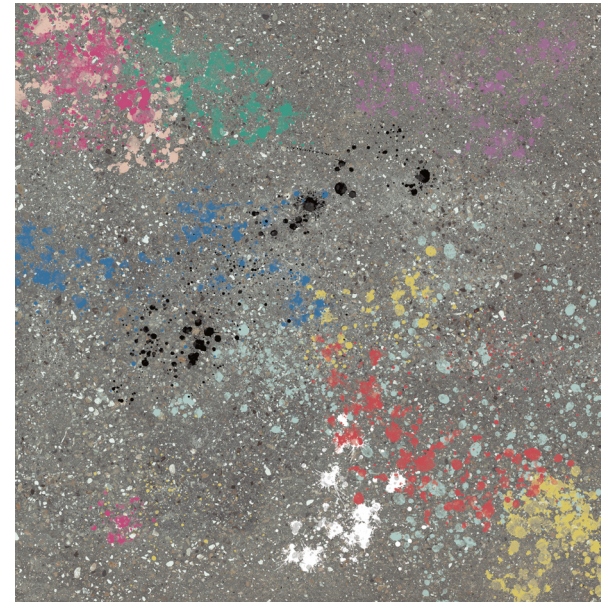

WIND MOSS Decor.