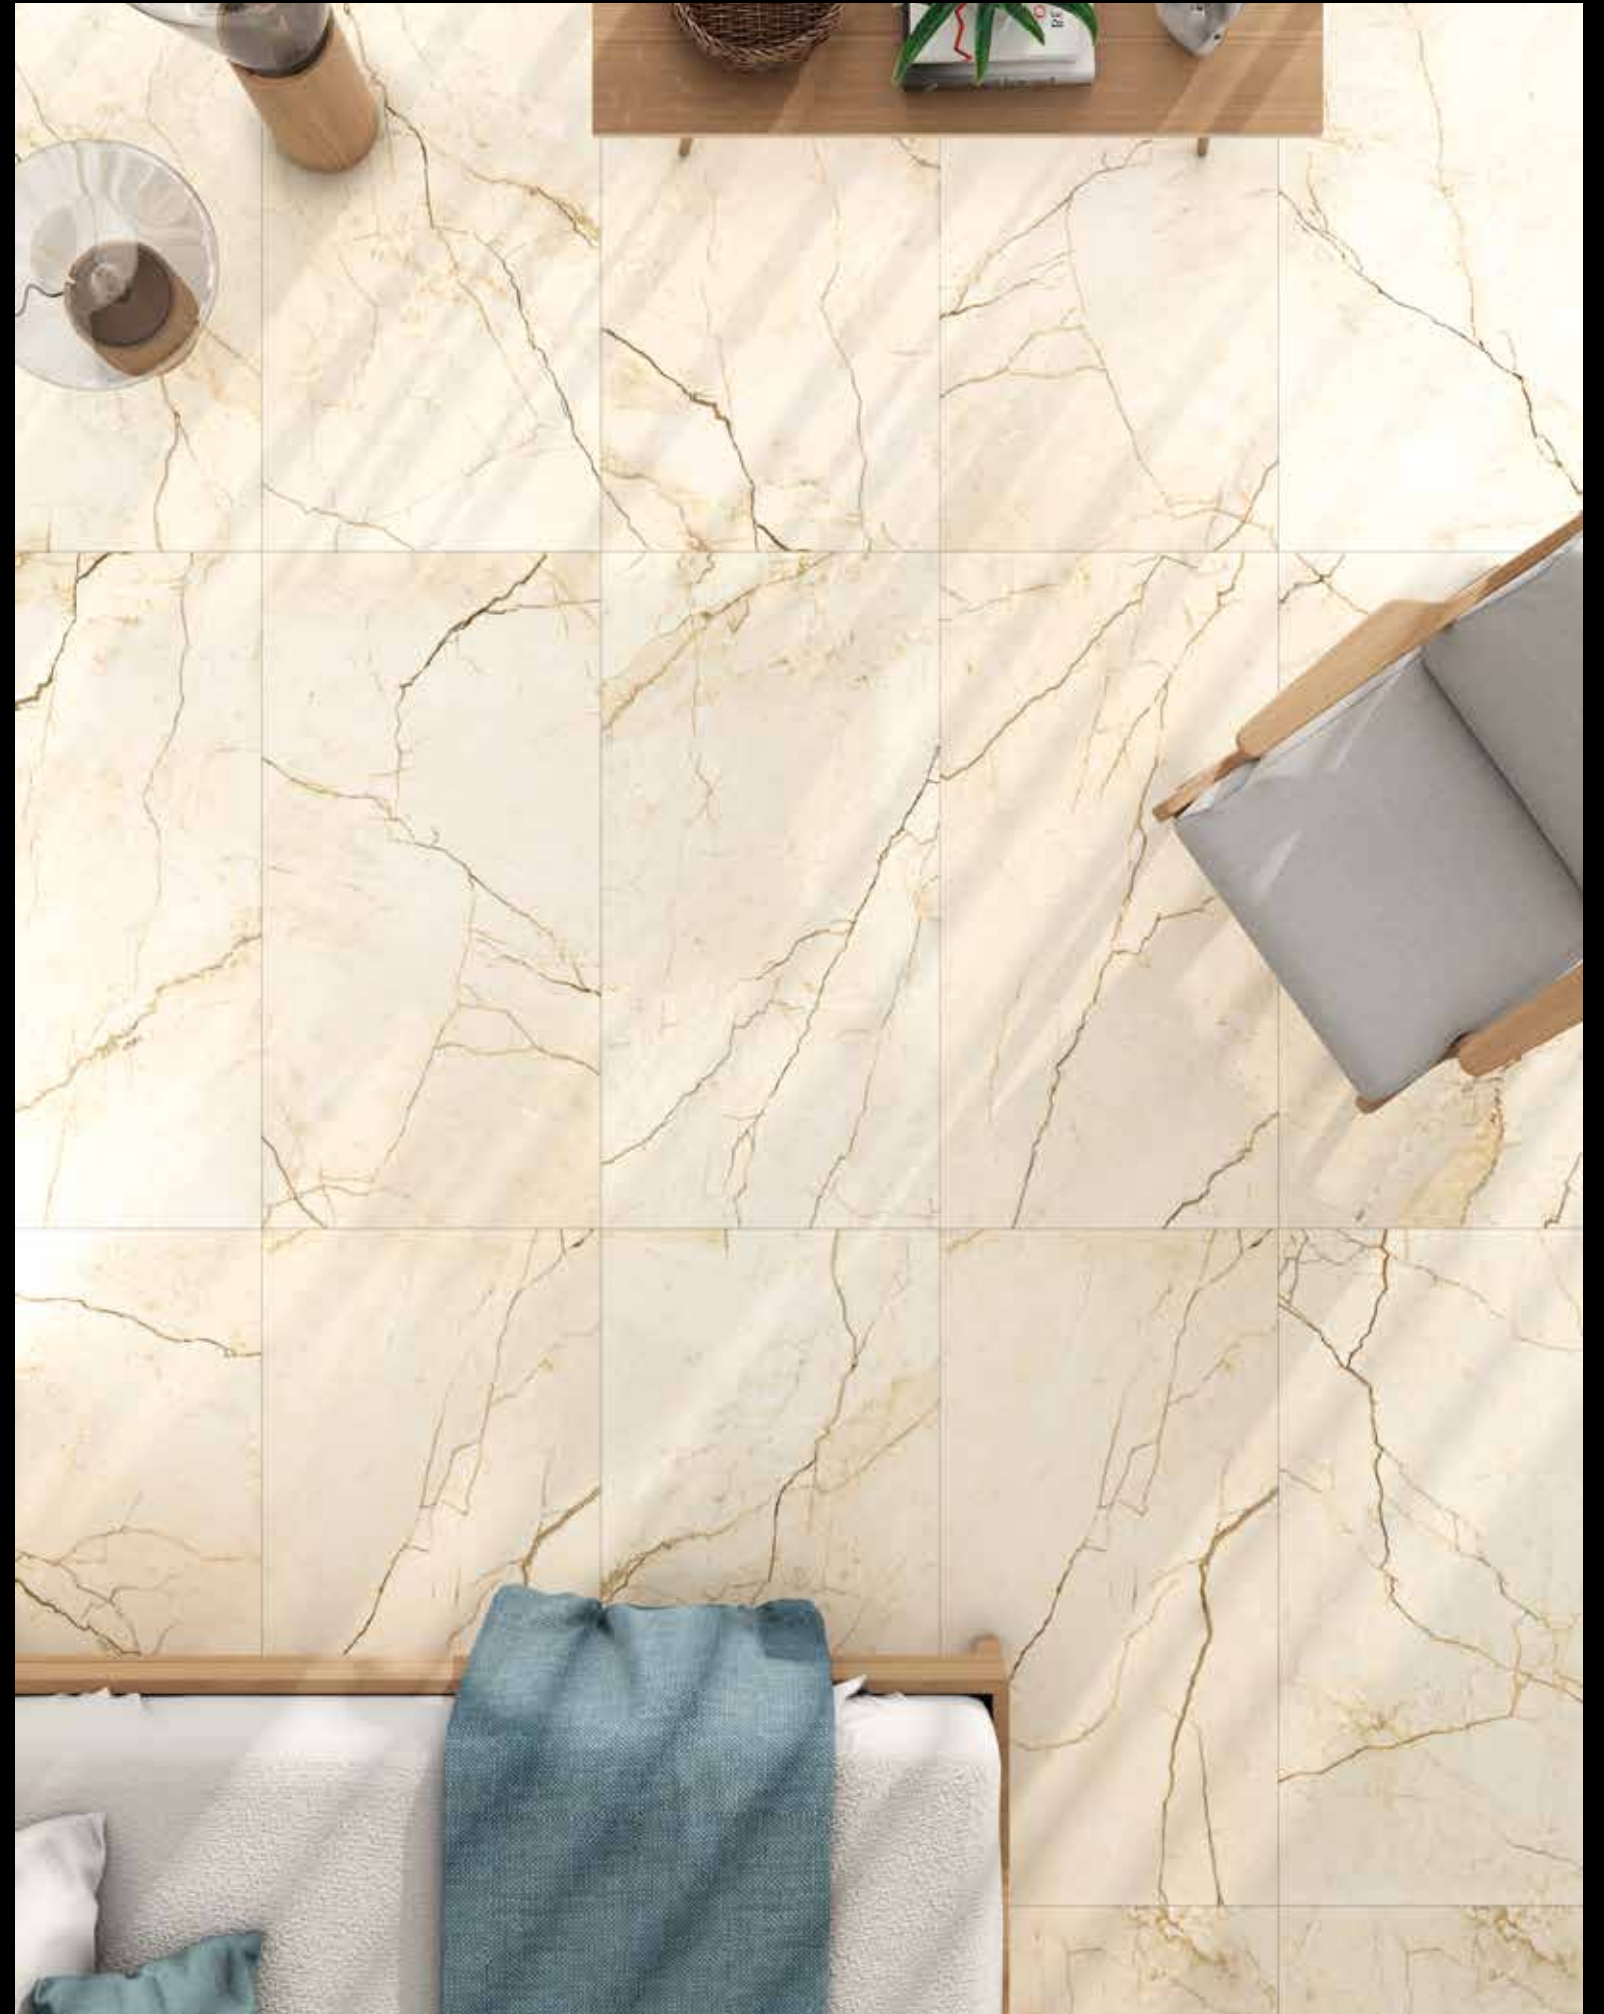

Cream
NCS S 1005Y30R

Floor tile Avorio Cream 60x120

AVORIO

AVORIO CREAM 18 DESIGNS 60x120

Floor tile Avorio Cream 60x120. Wall tile Castrovillari White 60x120 and Sisal Gold 30x90.