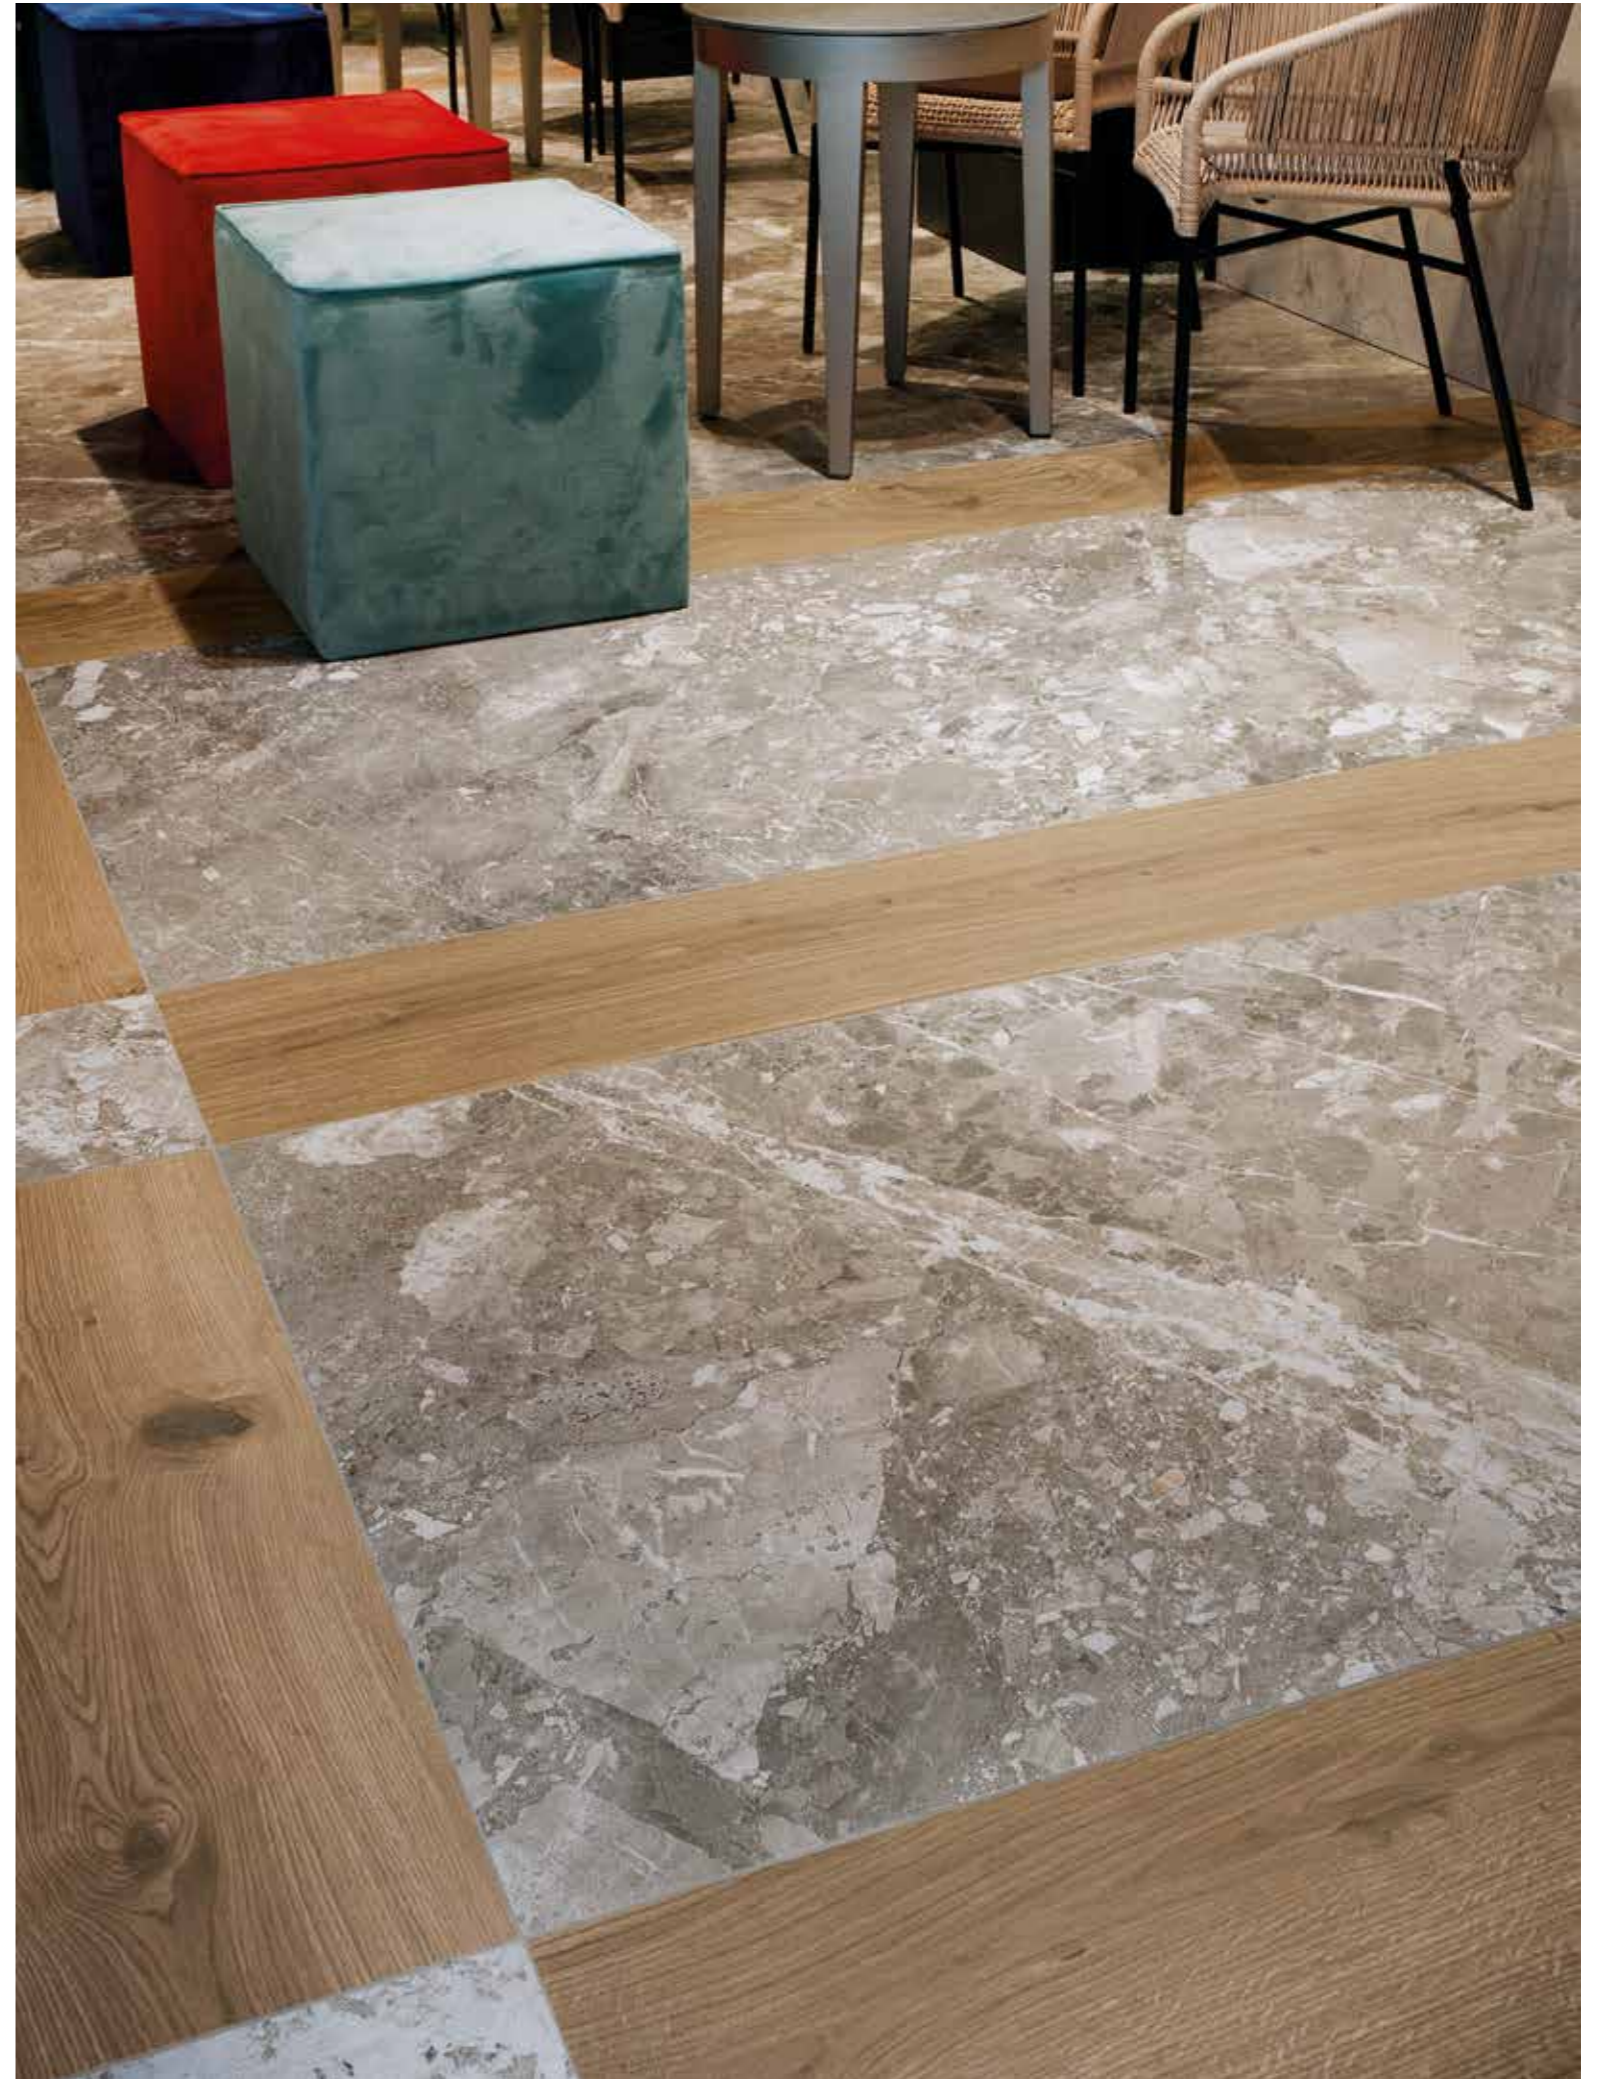

BELCASTEL SILVER 22 DESIGNS 90x90

Floor tile Belcastel Graphite 90x90. Diluca Umber 22,5x180.