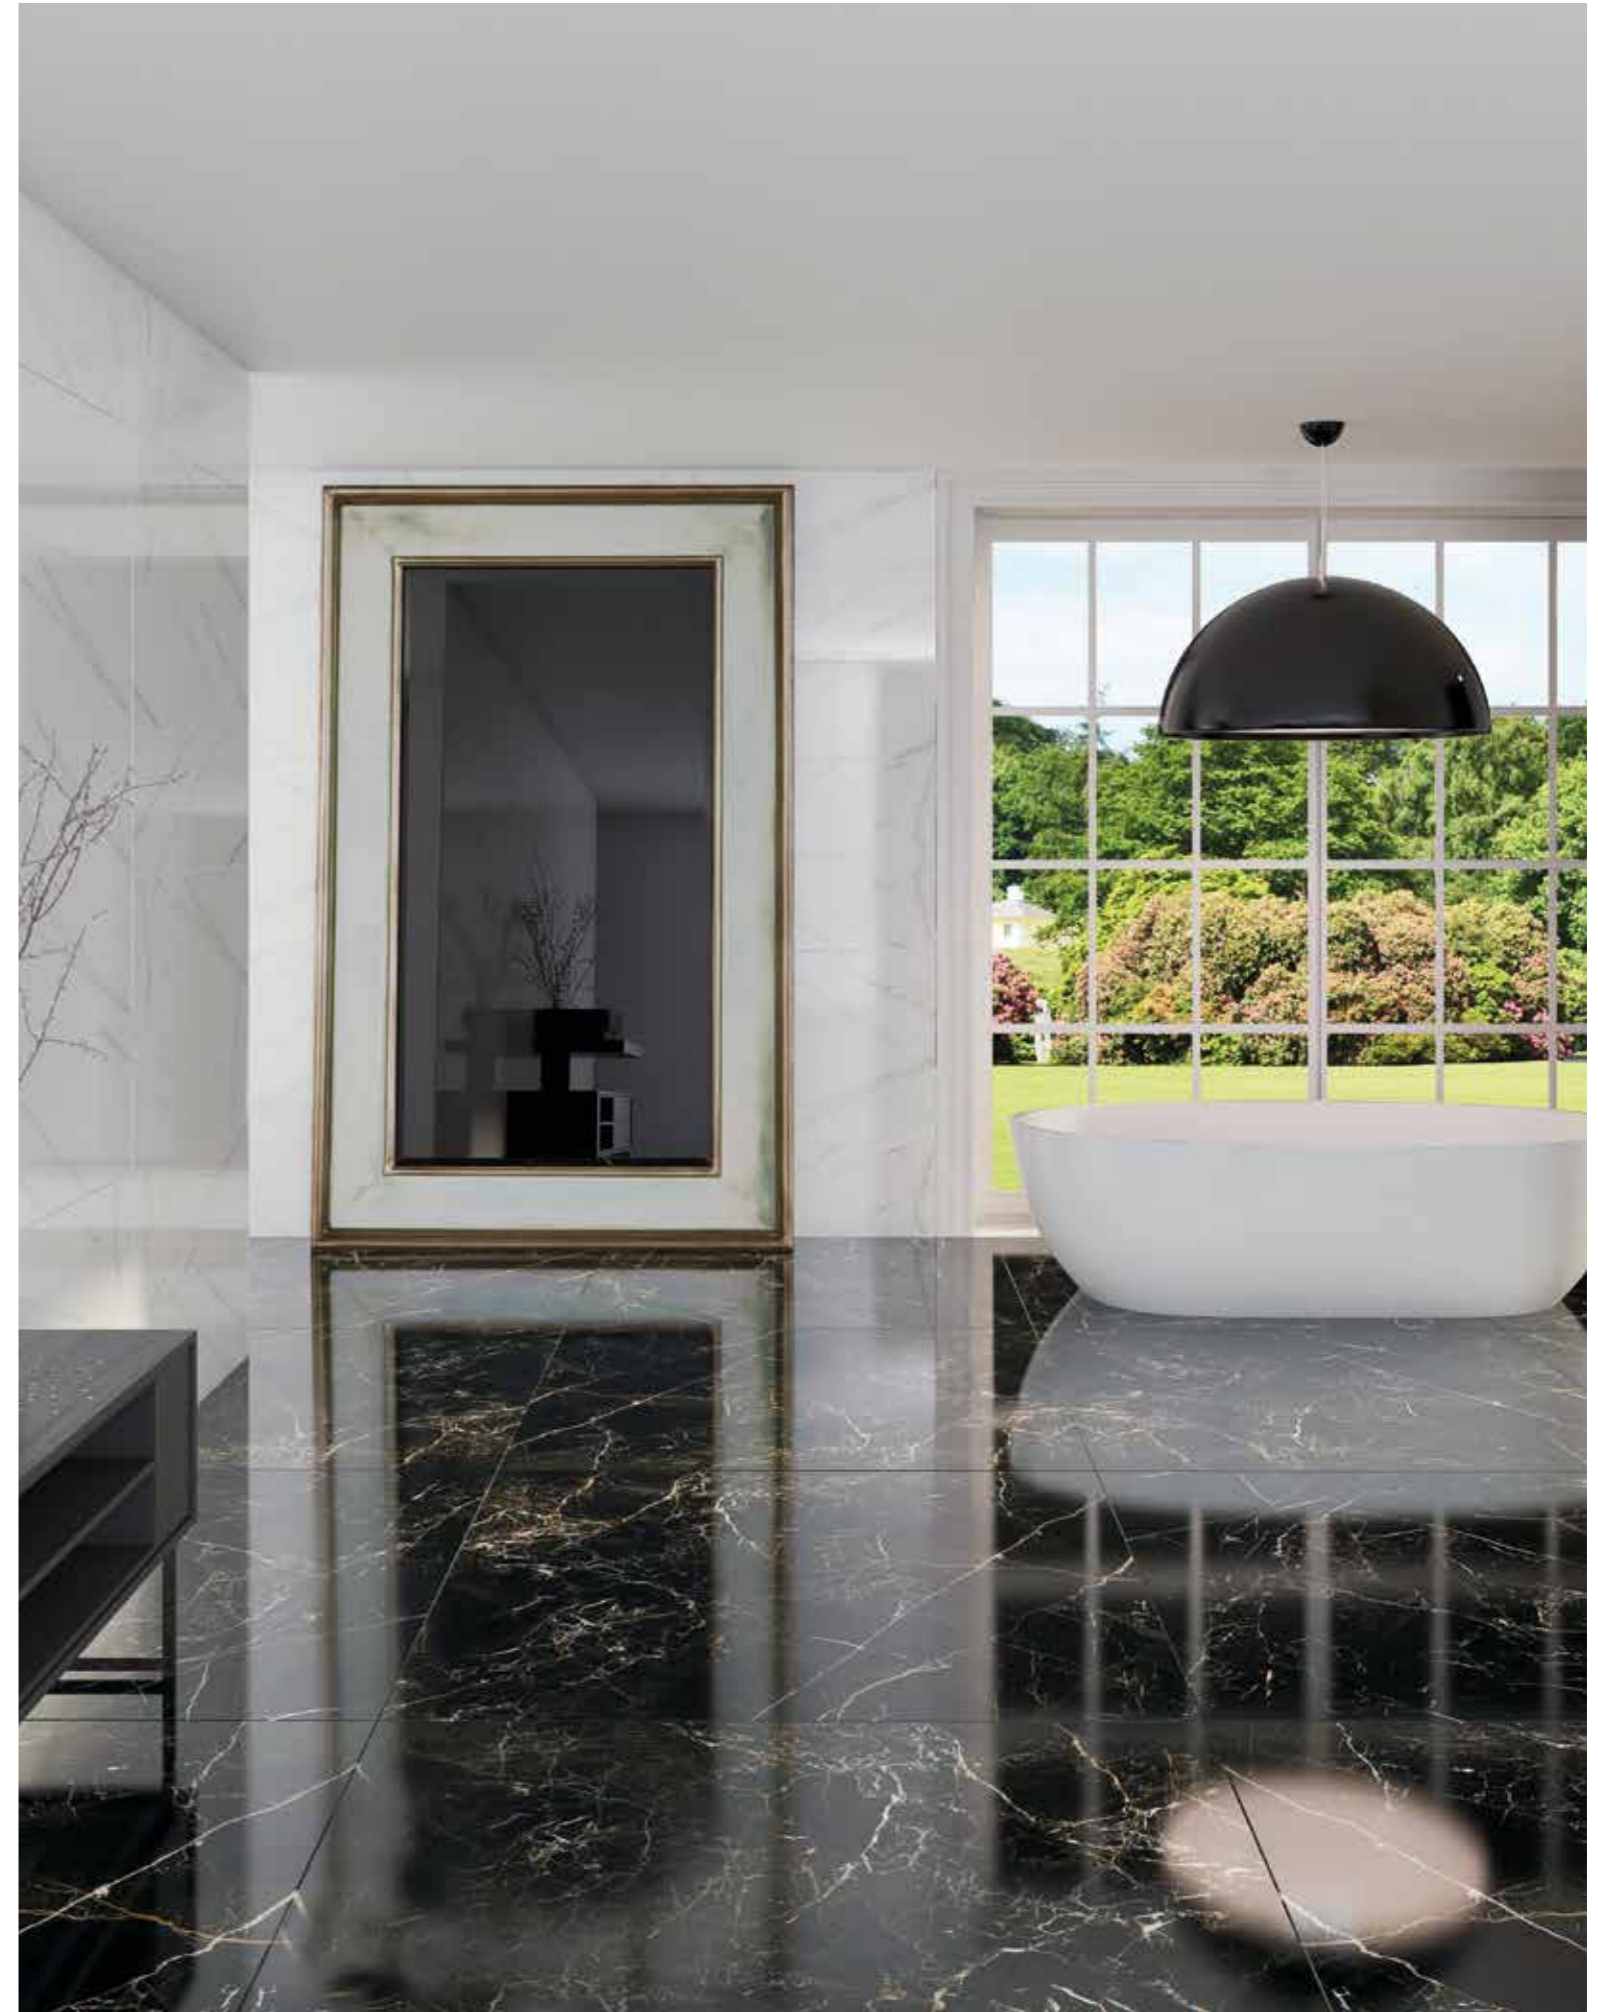

Wall tile Varenna Carrara 30x90. Floor tile Portloren Black 120x120.

PORTLOREN