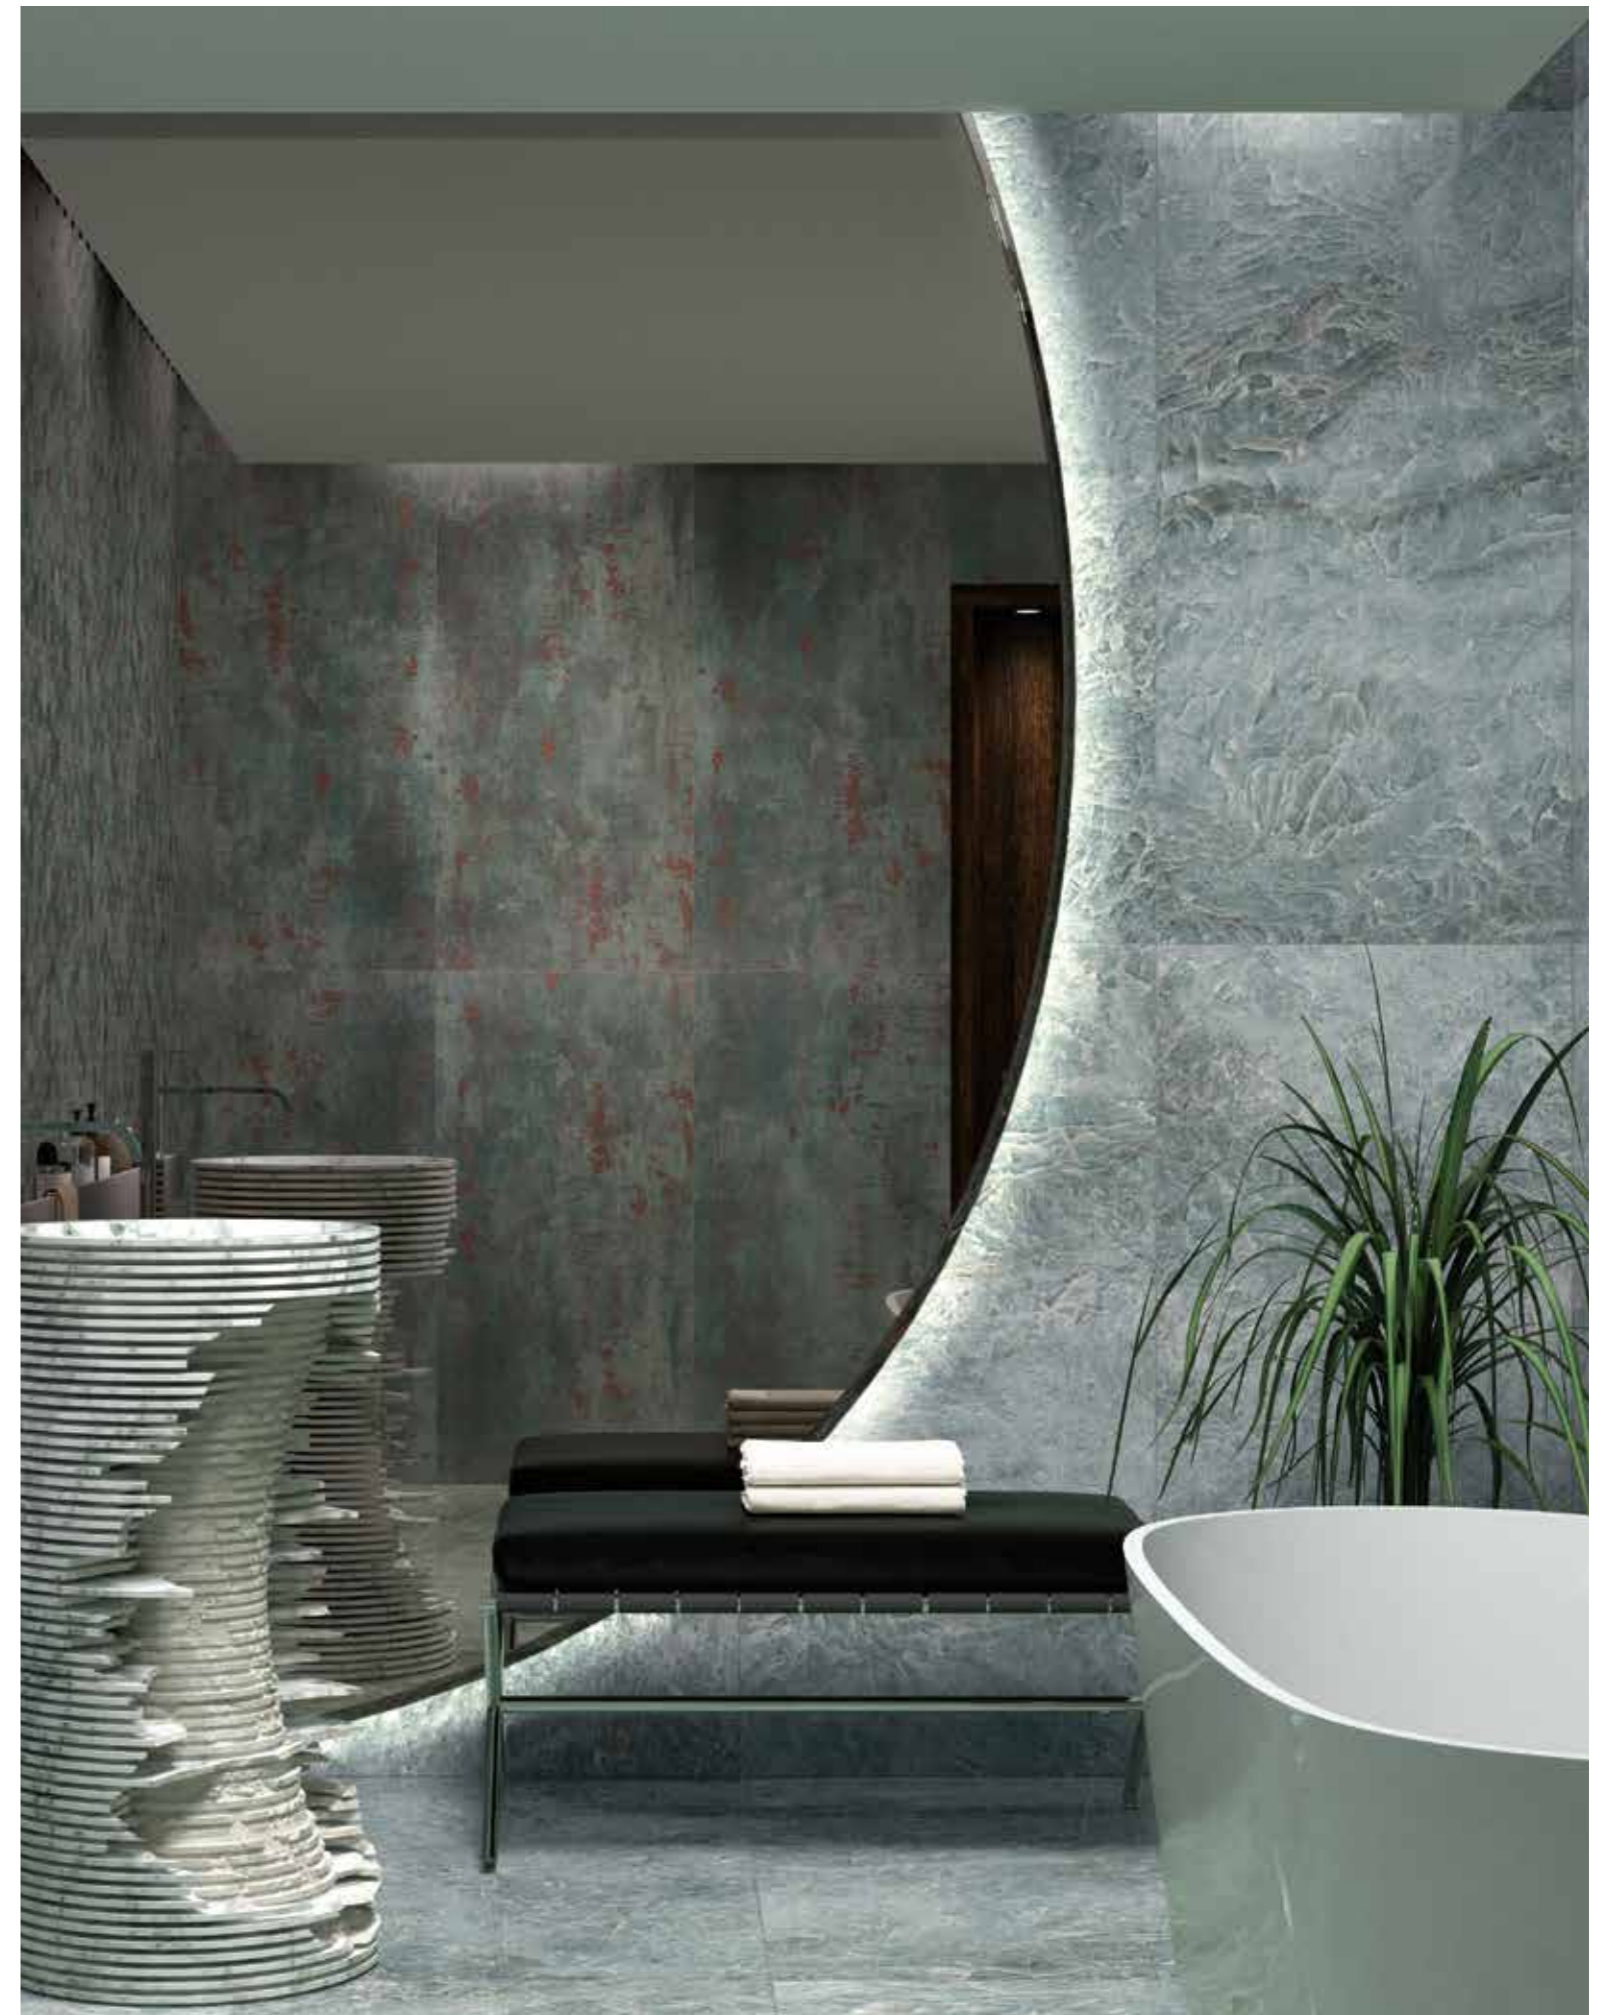

NEW

Granilla Pulida High Polished

TAJ MAHAL

P V3 Rc

FORMATS

120x120 / 48"x48"

Granilla Pulida M 40

60x120 / 24"x48"

Granilla Pulida M 29

White
NCS S 0300-N

Nacar
NCS S 1502 - N

Seagreen
NCS S 4010 - B50G

TECHNICAL SPECIFICATIONS

Wall tile Taj Mahal Seagreen 60x120, Metal Seagreen 60x120, Hex Metal Seagreen 32,5x22,5, Floor tile Taj Mahal Seagreen 60x120

TAJ MAHAL

Wall tile Cosmic Black 60x120. Floor tile Taj Mahal White 120x120.

TAJ MAHAL WHITE 08 DESIGNS 120x120

Wall tile Panther Black 120x120. Floor tile Taj Mahal Nacar 120x120.